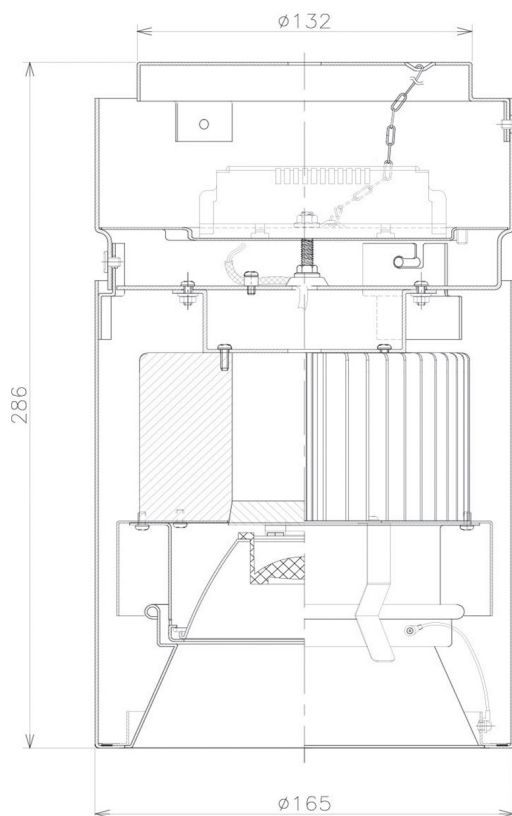

Item no. CD011-2830MB8530

Series Name: Ceiling Light

Installation	Direct mount
Type	Ceiling Light
Fixture wattage	28.5W
Beam angle	30 deg
Color Temp.	3000K
CRI	Ra>85
Luminous	2116 lm
Body	Die-cast aluminum alloy
Body finish	Black
Trim finish	Black
Reflector finish	Mirror
IP Rate	IP20
Light source	COB module
Input Voltage	AC220~240V
Dimming Type	Non-Dimmable
Certificate	CE, CCC
Cut Hole	N/A

Weight	
42.8W	2.6kg
36.0W	2.4kg
28.5W	2.4kg