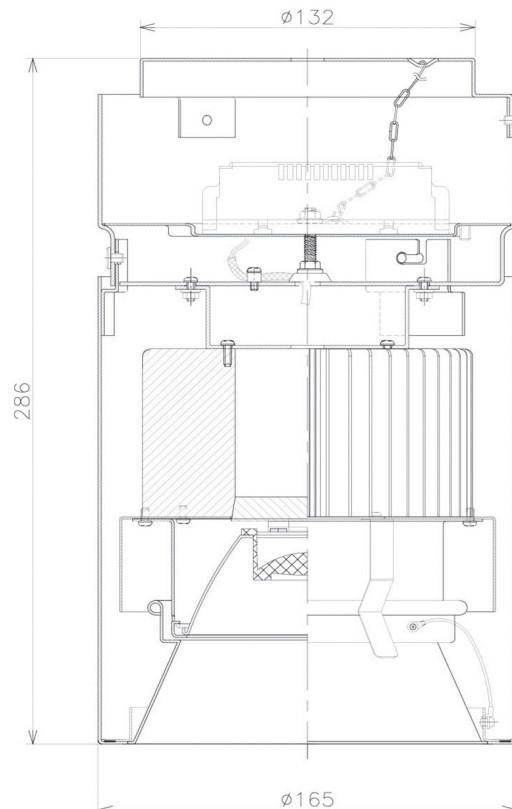

Item no. CD011-2830MB8530

Series Name: Ceiling Light

Installation	Direct mount
Type	
Fixture wattage	28.5W
Beam angle	30 deg
Color Temp.	3000K
CRI	Ra>85
Luminous	2116 lm
Body	Die-cast aluminum alloy
Body finish	Black
Trim finish	Black
Reflector finish	Mirror
IP Rate	IP20
Light source	COB module
Input Voltage	AC220~240V
Dimming Type	Non-Dimmable
Certificate	CE, CCC
Cut Hole	N/A

Weight	
42.8W	2.6kg
36.0W	2.4kg
28.5W	2.4kg