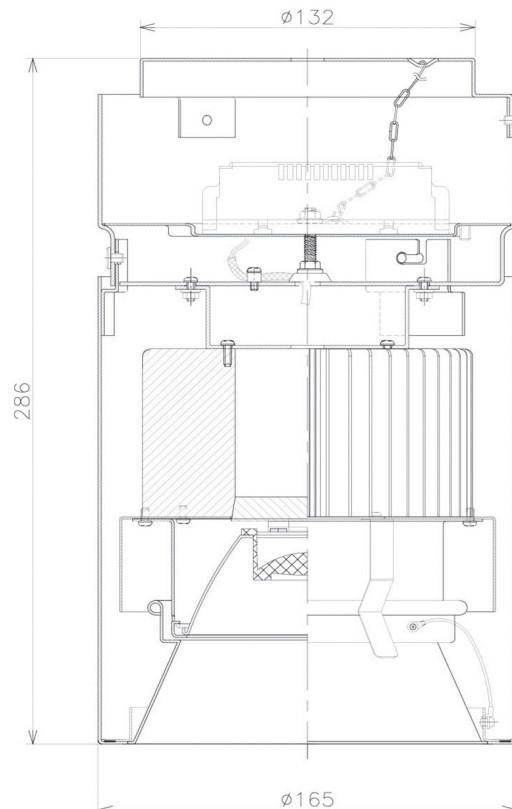

Item no. CD011-2830MB8535

Series Name: Ceiling Light

Installation	Direct mount
Type	
Fixture wattage	28.5W
Beam angle	30 deg
Color Temp.	3500K
CRI	Ra>85
Luminous	2151 lm
Body	Die-cast aluminum alloy
Body finish	Black
Trim finish	Black
Reflector finish	Mirror
IP Rate	IP20
Light source	COB module
Input Voltage	AC220~240V
Dimming Type	Non-Dimmable
Certificate	CE, CCC
Cut Hole	N/A

Weight	
42.8W	2.6kg
36.0W	2.4kg
28.5W	2.4kg