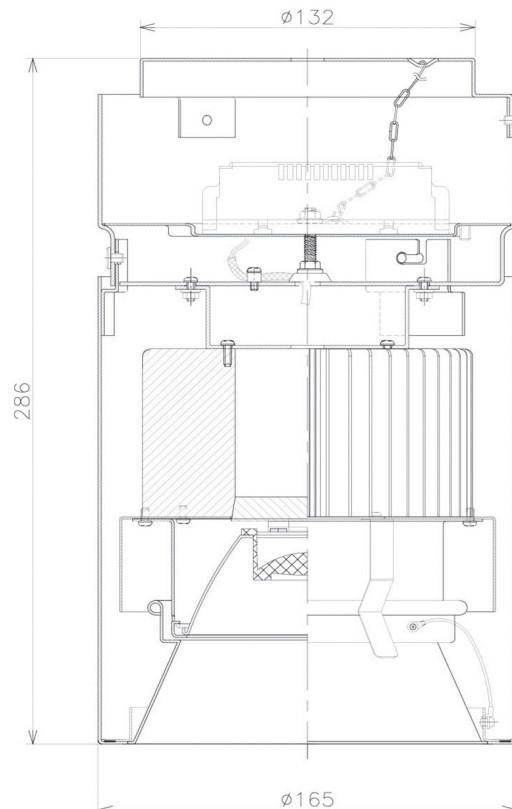

Item no. CD011-2830MB8540

Series Name: Ceiling Light

Installation	Direct mount
Type	
Fixture wattage	28.5W
Beam angle	30 deg
Color Temp.	4000K
CRI	Ra>85
Luminous	2171 lm
Body	Die-cast aluminum alloy
Body finish	Black
Trim finish	Black
Reflector finish	Mirror
IP Rate	IP20
Light source	COB module
Input Voltage	AC220~240V
Dimming Type	Non-Dimmable
Certificate	CE, CCC
Cut Hole	N/A

Weight	
42.8W	2.6kg
36.0W	2.4kg
28.5W	2.4kg