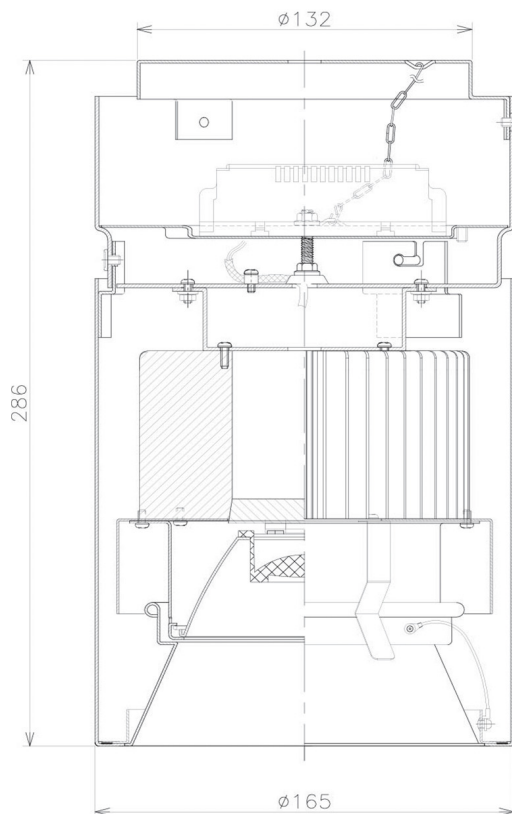

Item no. CD011-2830MB8540

Series Name: Ceiling Light

Installation	Direct mount
Type	Ceiling Light
Fixture wattage	28.5W
Beam angle	30 deg
Color Temp.	4000K
CRI	Ra>85
Luminous	2171 lm
Body	Die-cast aluminum alloy
Body finish	Black
Trim finish	Black
Reflector finish	Mirror
IP Rate	IP20
Light source	COB module
Input Voltage	AC220~240V
Dimming Type	Non-Dimmable
Certificate	CE, CCC
Cut Hole	N/A

Weight	
42.8W	2.6kg
36.0W	2.4kg
28.5W	2.4kg