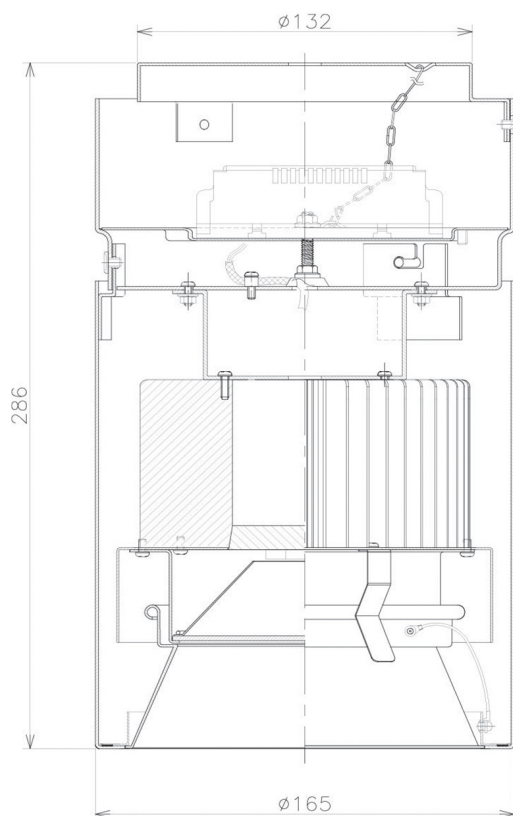

Item no. CD011-2860DB8527

Series Name: Ceiling Light

Dark Mirror Reflector

Installation	Direct mount
Type	Ceiling Light
Fixture wattage	28.5W
Beam angle	55 deg
Color Temp.	2700K
CRI	Ra>85
Luminous	2022 lm
Body	Die-cast aluminum alloy
Body finish	Black
Trim finish	Black
Reflector finish	Dark Mirror
IP Rate	IP20
Light source	COB module
Input Voltage	AC220~240V
Dimming Type	Non-Dimmable
Certificate	CE, CCC
Cut Hole	N/A

Weight	
42.8W	2.6kg
36.0W	2.4kg
28.5W	2.4kg