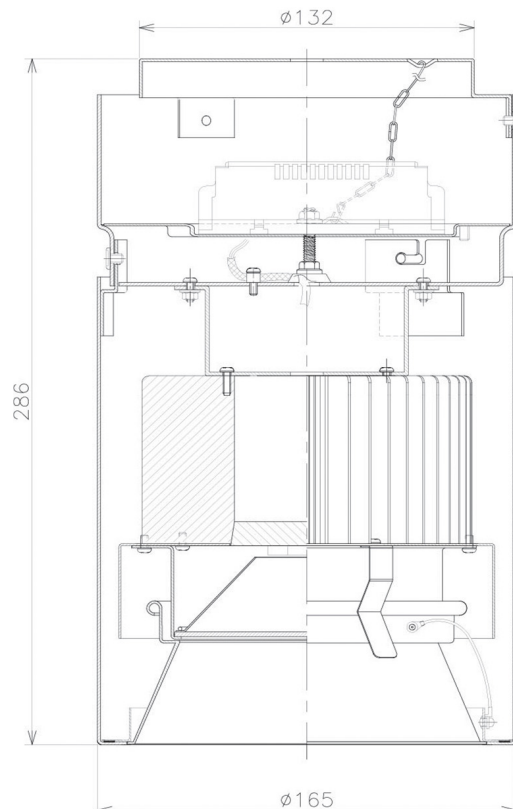

Item no. CD011-2860DB8527

Series Name: Ceiling Light

Dark Mirror Reflector

Installation	Direct mount
Type	
Fixture wattage	28.5W
Beam angle	55 deg
Color Temp.	2700K
CRI	Ra>85
Luminous	2022 lm
Body	Die-cast aluminum alloy
Body finish	Black
Trim finish	Black
Reflector finish	Dark Mirror
IP Rate	IP20
Light source	COB module
Input Voltage	AC220~240V
Dimming Type	Non-Dimmable
Certificate	CE, CCC
Cut Hole	N/A

Weight	
42.8W	2.6kg
36.0W	2.4kg
28.5W	2.4kg