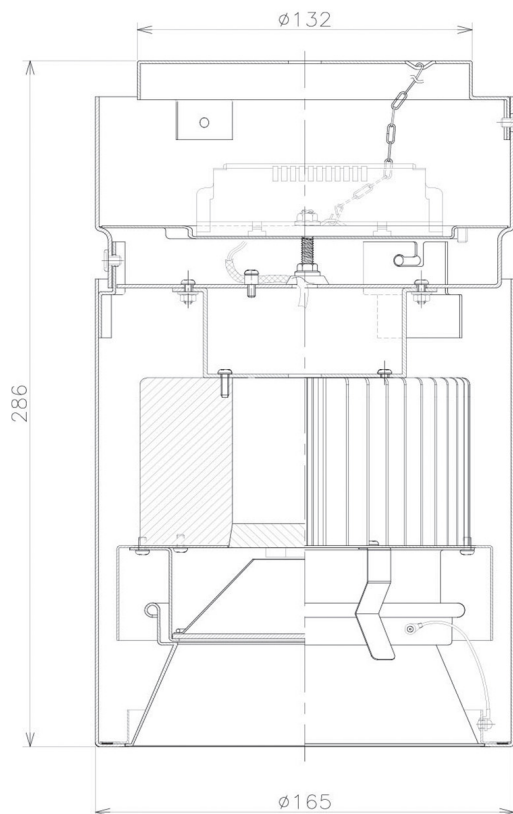

Item no. CD011-2860DB8530

Series Name: Ceiling Light

Dark Mirror Reflector

Installation	Direct mount
Type	Ceiling Light
Fixture wattage	28.5W
Beam angle	55 deg
Color Temp.	3000K
CRI	Ra>85
Luminous	2108 lm
Body	Die-cast aluminum alloy
Body finish	Black
Trim finish	Black
Reflector finish	Dark Mirror
IP Rate	IP20
Light source	COB module
Input Voltage	AC220~240V
Dimming Type	Non-Dimmable
Certificate	CE, CCC
Cut Hole	N/A

Weight	
42.8W	2.6kg
36.0W	2.4kg
28.5W	2.4kg