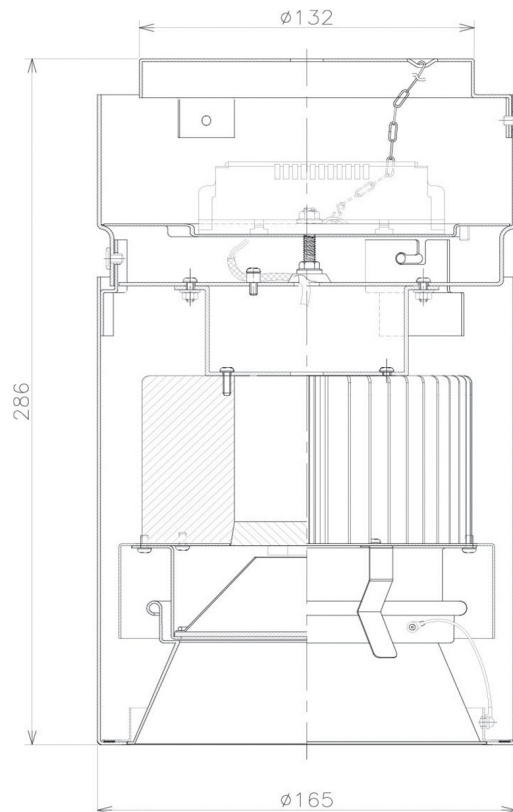

Item no. CD011-2860DB8530

Series Name: Ceiling Light

Dark Mirror Reflector

Installation	Direct mount
Type	
Fixture wattage	28.5W
Beam angle	55 deg
Color Temp.	3000K
CRI	Ra>85
Luminous	2108 lm
Body	Die-cast aluminum alloy
Body finish	Black
Trim finish	Black
Reflector finish	Dark Mirror
IP Rate	IP20
Light source	COB module
Input Voltage	AC220~240V
Dimming Type	Non-Dimmable
Certificate	CE, CCC
Cut Hole	N/A

Weight	
42.8W	2.6kg
36.0W	2.4kg
28.5W	2.4kg