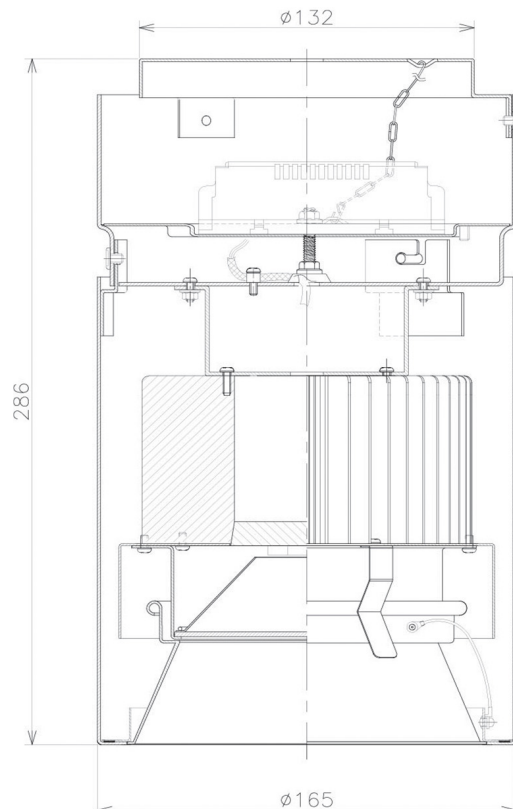

Item no. CD011-2860DB8535

Series Name: Ceiling Light

Dark Mirror Reflector

Installation	Direct mount
Type	
Fixture wattage	28.5W
Beam angle	55 deg
Color Temp.	3500K
CRI	Ra>85
Luminous	2142 lm
Body	Die-cast aluminum alloy
Body finish	Black
Trim finish	Black
Reflector finish	Dark Mirror
IP Rate	IP20
Light source	COB module
Input Voltage	AC220~240V
Dimming Type	Non-Dimmable
Certificate	CE, CCC
Cut Hole	N/A

Weight	
42.8W	2.6kg
36.0W	2.4kg
28.5W	2.4kg