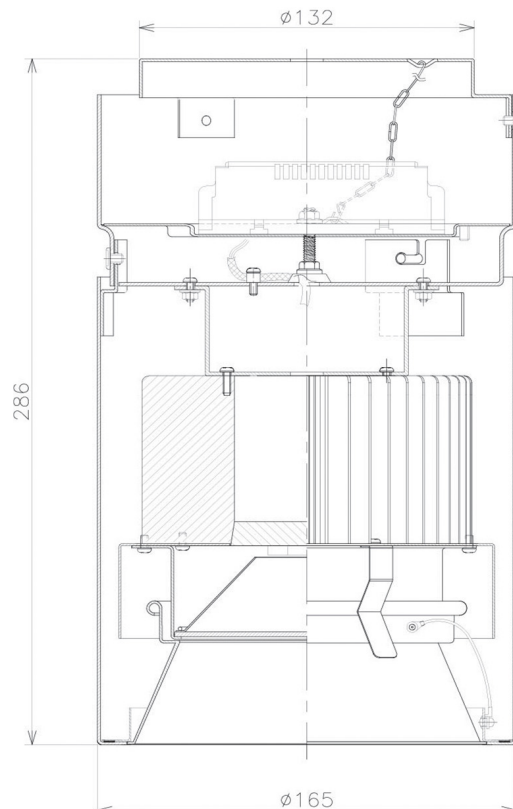

Item no. CD011-2860DB8535

Series Name: Ceiling Light

Dark Mirror Reflector

Installation	Direct mount
Type	Ceiling Light
Fixture wattage	28.5W
Beam angle	55 deg
Color Temp.	3500K
CRI	Ra>85
Luminous	2142 lm
Body	Die-cast aluminum alloy
Body finish	Black
Trim finish	Black
Reflector finish	Dark Mirror
IP Rate	IP20
Light source	COB module
Input Voltage	AC220~240V
Dimming Type	Non-Dimmable
Certificate	CE, CCC
Cut Hole	N/A

Weight	
42.8W	2.6kg
36.0W	2.4kg
28.5W	2.4kg