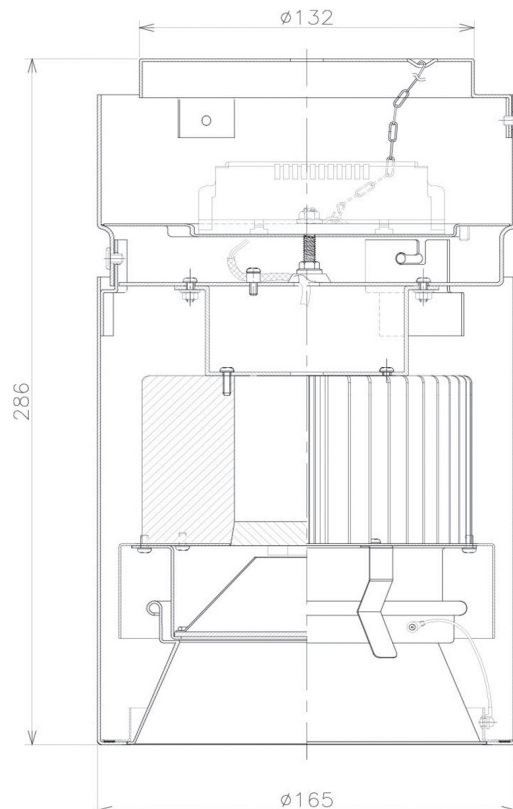

Item no. CD011-2860DB8540

Series Name: Ceiling Light

Dark Mirror Reflector

| | |
|------------------|-------------------------|
| Installation | Direct mount |
| Type | Ceiling Light |
| Fixture wattage | 28.5W |
| Beam angle | 55 deg |
| Color Temp. | 4000K |
| CRI | Ra>85 |
| Luminous | 2163 lm |
| Body | Die-cast aluminum alloy |
| Body finish | Black |
| Trim finish | Black |
| Reflector finish | Dark Mirror |
| IP Rate | IP20 |
| Light source | COB module |
| Input Voltage | AC220~240V |
| Dimming Type | Non-Dimmable |
| Certificate | CE, CCC |
| Cut Hole | N/A |

| Weight | |
|--------|-------|
| 42.8W | 2.6kg |
| 36.0W | 2.4kg |
| 28.5W | 2.4kg |