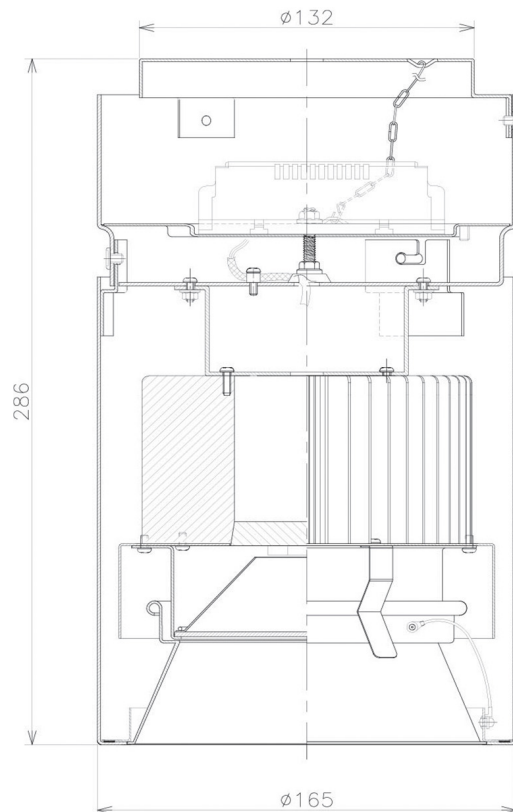

Item no. CD011-2860MB8527

Series Name: Ceiling Light

Installation	Direct mount
Type	
Fixture wattage	28.5W
Beam angle	55 deg
Color Temp.	2700K
CRI	Ra>85
Luminous	2129 lm
Body	Die-cast aluminum alloy
Body finish	Black
Trim finish	Black
Reflector finish	Mirror
IP Rate	IP20
Light source	COB module
Input Voltage	AC220~240V
Dimming Type	Non-Dimmable
Certificate	CE, CCC
Cut Hole	N/A

Weight	
42.8W	2.6kg
36.0W	2.4kg
28.5W	2.4kg