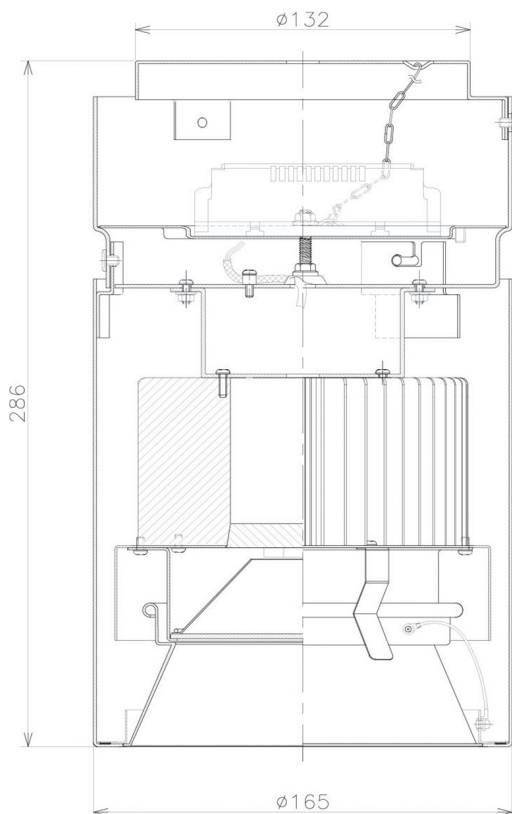

Item no. CD011-2860MB8527

Series Name: Ceiling Light

Installation	Direct mount
Type	Ceiling Light
Fixture wattage	28.5W
Beam angle	55 deg
Color Temp.	2700K
CRI	Ra>85
Luminous	2129 lm
Body	Die-cast aluminum alloy
Body finish	Black
Trim finish	Black
Reflector finish	Mirror
IP Rate	IP20
Light source	COB module
Input Voltage	AC220~240V
Dimming Type	Non-Dimmable
Certificate	CE, CCC
Cut Hole	N/A

Weight	
42.8W	2.6kg
36.0W	2.4kg
28.5W	2.4kg