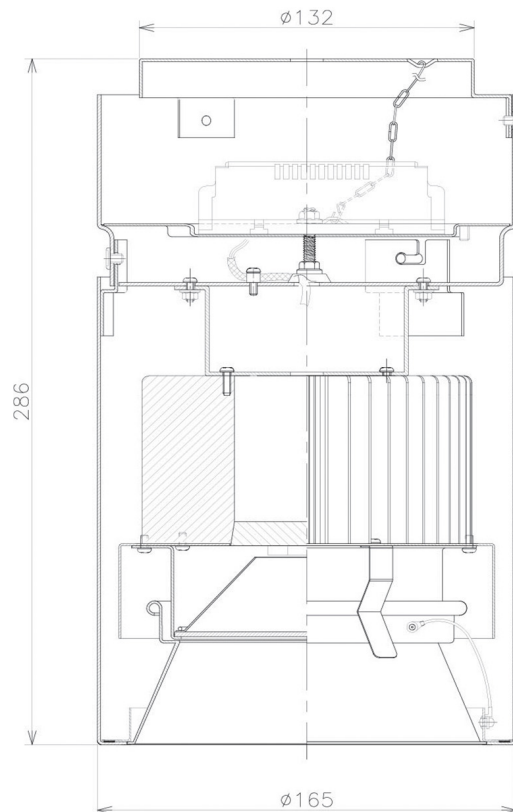

Item no. CD011-2860MB8530

Series Name: Ceiling Light

Installation	Direct mount
Type	
Fixture wattage	28.5W
Beam angle	55 deg
Color Temp.	3000K
CRI	Ra>85
Luminous	2219 lm
Body	Die-cast aluminum alloy
Body finish	Black
Trim finish	Black
Reflector finish	Mirror
IP Rate	IP20
Light source	COB module
Input Voltage	AC220~240V
Dimming Type	Non-Dimmable
Certificate	CE, CCC
Cut Hole	N/A

Weight	
42.8W	2.6kg
36.0W	2.4kg
28.5W	2.4kg