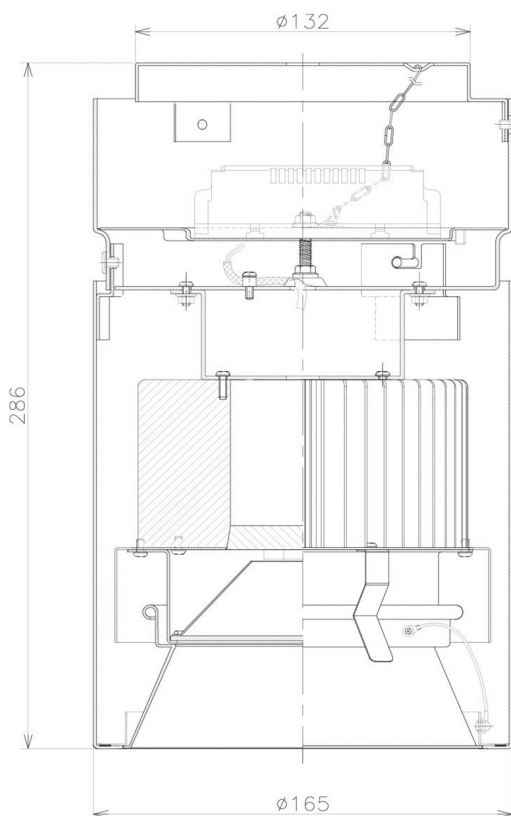

Item no. CD011-2860MB8530

Series Name: Ceiling Light

Installation	Direct mount
Type	Ceiling Light
Fixture wattage	28.5W
Beam angle	55 deg
Color Temp.	3000K
CRI	Ra>85
Luminous	2219 lm
Body	Die-cast aluminum alloy
Body finish	Black
Trim finish	Black
Reflector finish	Mirror
IP Rate	IP20
Light source	COB module
Input Voltage	AC220~240V
Dimming Type	Non-Dimmable
Certificate	CE, CCC
Cut Hole	N/A

Weight	
42.8W	2.6kg
36.0W	2.4kg
28.5W	2.4kg