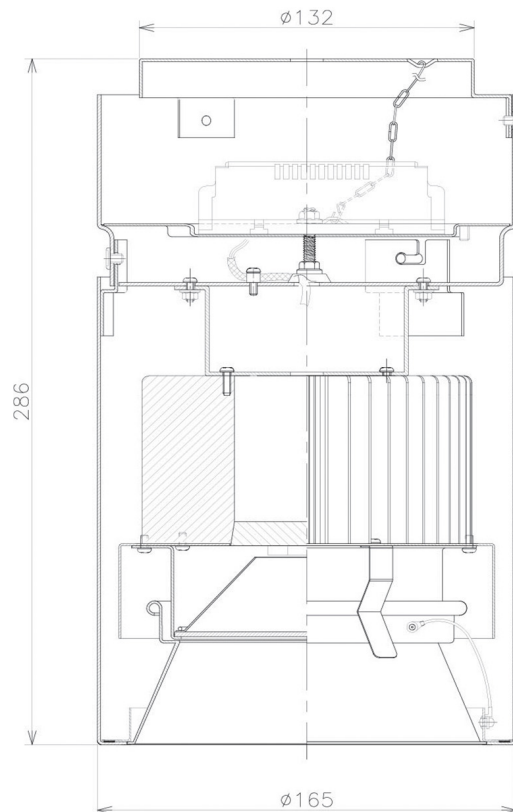

Item no. CD011-2860MB8535

Series Name: Ceiling Light

Installation	Direct mount
Type	
Fixture wattage	28.5W
Beam angle	55 deg
Color Temp.	3500K
CRI	Ra>85
Luminous	2255 lm
Body	Die-cast aluminum alloy
Body finish	Black
Trim finish	Black
Reflector finish	Mirror
IP Rate	IP20
Light source	COB module
Input Voltage	AC220~240V
Dimming Type	Non-Dimmable
Certificate	CE, CCC
Cut Hole	N/A

Weight	
42.8W	2.6kg
36.0W	2.4kg
28.5W	2.4kg