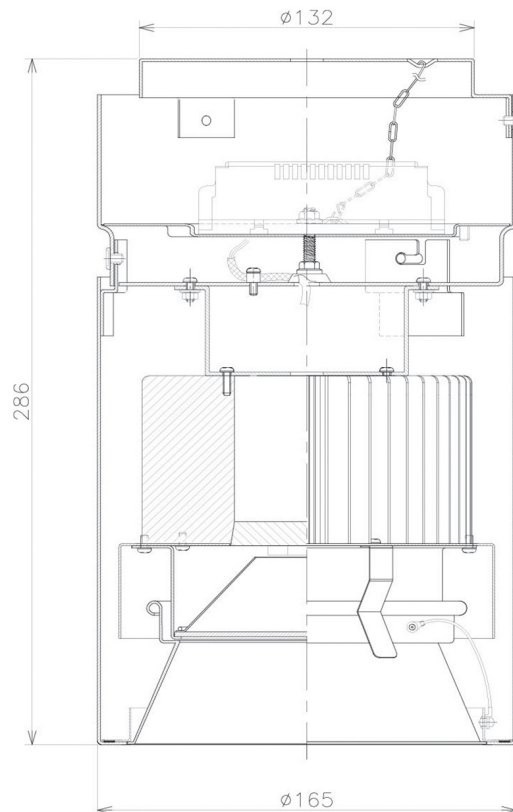

Item no. CD011-2860MB8540

Series Name: Ceiling Light

Installation	Direct mount
Type	Ceiling Light
Fixture wattage	28.5W
Beam angle	55 deg
Color Temp.	4000K
CRI	Ra>85
Luminous	2277 lm
Body	Die-cast aluminum alloy
Body finish	Black
Trim finish	Black
Reflector finish	Mirror
IP Rate	IP20
Light source	COB module
Input Voltage	AC220~240V
Dimming Type	Non-Dimmable
Certificate	CE, CCC
Cut Hole	N/A

Weight	
42.8W	2.6kg
36.0W	2.4kg
28.5W	2.4kg