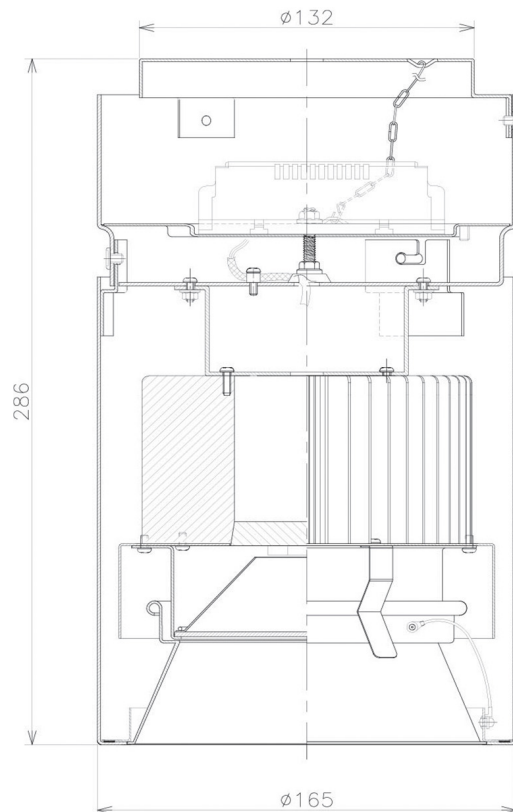

Item no. CD011-2860MB8540

Series Name: Ceiling Light

Installation	Direct mount
Type	
Fixture wattage	28.5W
Beam angle	55 deg
Color Temp.	4000K
CRI	Ra>85
Luminous	2277 lm
Body	Die-cast aluminum alloy
Body finish	Black
Trim finish	Black
Reflector finish	Mirror
IP Rate	IP20
Light source	COB module
Input Voltage	AC220~240V
Dimming Type	Non-Dimmable
Certificate	CE, CCC
Cut Hole	N/A

Weight	
42.8W	2.6kg
36.0W	2.4kg
28.5W	2.4kg