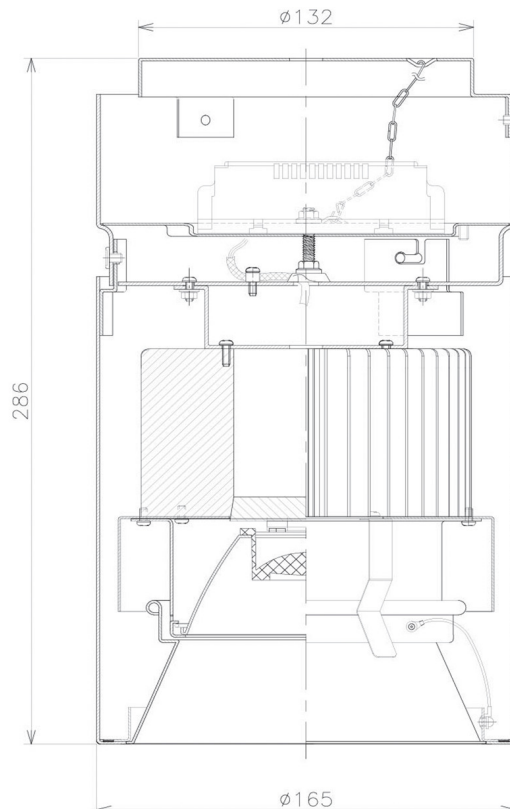

Item no. CD011-3615DB8527

Series Name: Ceiling Light

Dark Mirror Reflector

Installation	Direct mount
Type	
Fixture wattage	36W
Beam angle	15 deg
Color Temp.	2700K
CRI	Ra>85
Luminous	2647 lm
Body	Die-cast aluminum alloy
Body finish	Black
Trim finish	Black
Reflector finish	Dark Mirror
IP Rate	IP20
Light source	COB module
Input Voltage	AC220~240V
Dimming Type	Non-Dimmable
Certificate	CE, CCC
Cut Hole	N/A

Weight	
42.8W	2.6kg
36.0W	2.4kg
28.5W	2.4kg