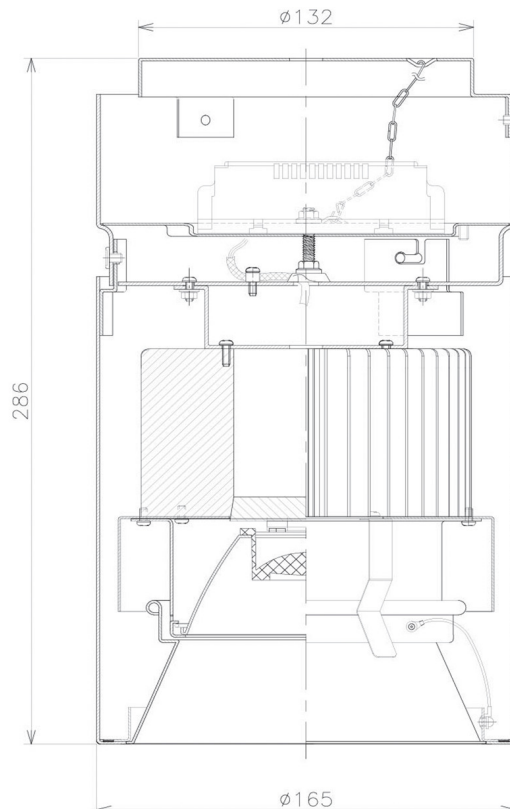

Item no. CD011-3615DB8530

Series Name: Ceiling Light

Dark Mirror Reflector

Installation	Direct mount
Type	
Fixture wattage	36W
Beam angle	15 deg
Color Temp.	3000K
CRI	Ra>85
Luminous	2760 lm
Body	Die-cast aluminum alloy
Body finish	Black
Trim finish	Black
Reflector finish	Dark Mirror
IP Rate	IP20
Light source	COB module
Input Voltage	AC220~240V
Dimming Type	Non-Dimmable
Certificate	CE, CCC
Cut Hole	N/A

Weight	
42.8W	2.6kg
36.0W	2.4kg
28.5W	2.4kg