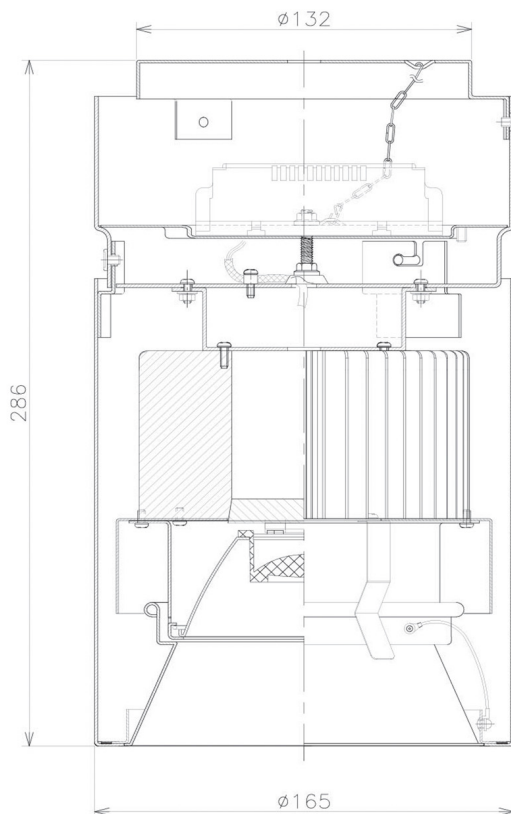

Item no. CD011-3615DB8530

Series Name: Ceiling Light

Dark Mirror Reflector

Installation	Direct mount
Type	
Fixture wattage	36W
Beam angle	15 deg
Color Temp.	3000K
CRI	Ra>85
Luminous	2760 lm
Body	Die-cast aluminum alloy
Body finish	Black
Trim finish	Black
Reflector finish	Dark Mirror
IP Rate	IP20
Light source	COB module
Input Voltage	AC220~240V
Dimming Type	Non-Dimmable
Certificate	CE, CCC
Cut Hole	N/A

Weight	
42.8W	2.6kg
36.0W	2.4kg
28.5W	2.4kg