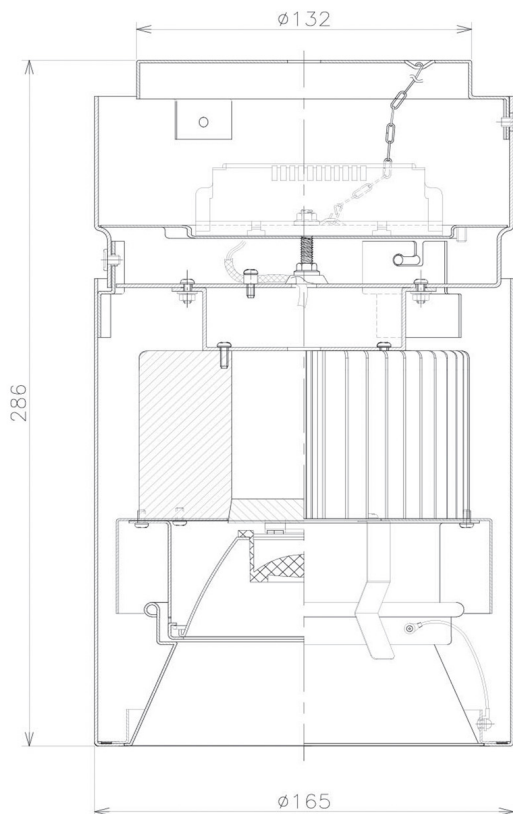

Item no. CD011-3615DB8540

Series Name: Ceiling Light

Dark Mirror Reflector

| | |
|------------------|-------------------------|
| Installation | Direct mount |
| Type | Ceiling Light |
| Fixture wattage | 36W |
| Beam angle | 15 deg |
| Color Temp. | 4000K |
| CRI | Ra>85 |
| Luminous | 2832 lm |
| Body | Die-cast aluminum alloy |
| Body finish | Black |
| Trim finish | Black |
| Reflector finish | Dark Mirror |
| IP Rate | IP20 |
| Light source | COB module |
| Input Voltage | AC220~240V |
| Dimming Type | Non-Dimmable |
| Certificate | CE, CCC |
| Cut Hole | N/A |

| Weight | |
|--------|-------|
| 42.8W | 2.6kg |
| 36.0W | 2.4kg |
| 28.5W | 2.4kg |