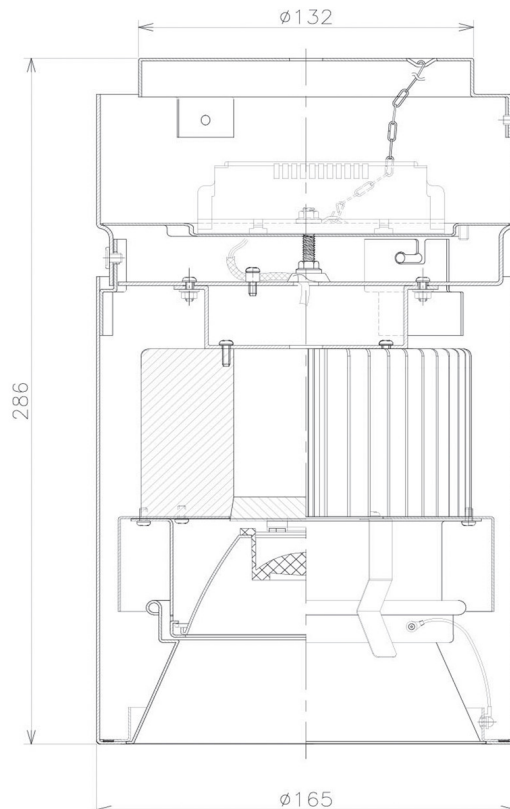

Item no. CD011-3615DB8540

Series Name: Ceiling Light

Dark Mirror Reflector

Installation	Direct mount
Type	
Fixture wattage	36W
Beam angle	15 deg
Color Temp.	4000K
CRI	Ra>85
Luminous	2832 lm
Body	Die-cast aluminum alloy
Body finish	Black
Trim finish	Black
Reflector finish	Dark Mirror
IP Rate	IP20
Light source	COB module
Input Voltage	AC220~240V
Dimming Type	Non-Dimmable
Certificate	CE, CCC
Cut Hole	N/A

Weight	
42.8W	2.6kg
36.0W	2.4kg
28.5W	2.4kg