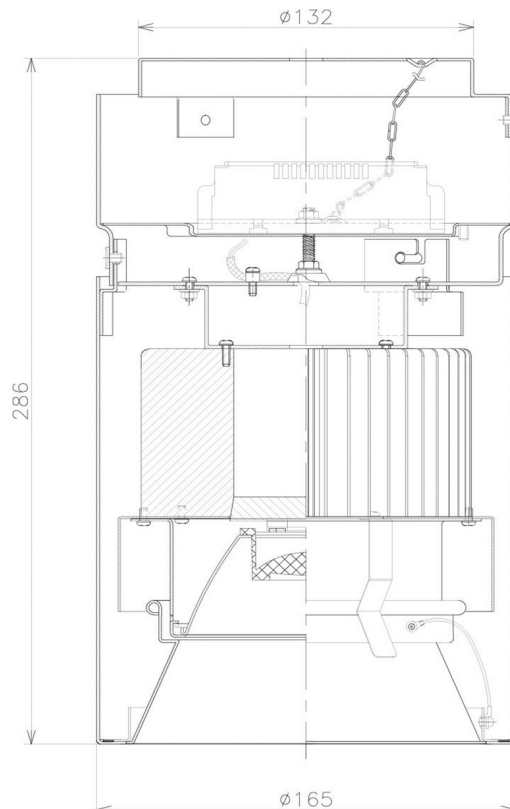

Item no. CD011-3615MB8527

Series Name: Ceiling Light

Installation	Direct mount
Type	
Fixture wattage	36W
Beam angle	15 deg
Color Temp.	2700K
CRI	Ra>85
Luminous	2787 lm
Body	Die-cast aluminum alloy
Body finish	Black
Trim finish	Black
Reflector finish	Mirror
IP Rate	IP20
Light source	COB module
Input Voltage	AC220~240V
Dimming Type	Non-Dimmable
Certificate	CE, CCC
Cut Hole	N/A

Weight	
42.8W	2.6kg
36.0W	2.4kg
28.5W	2.4kg