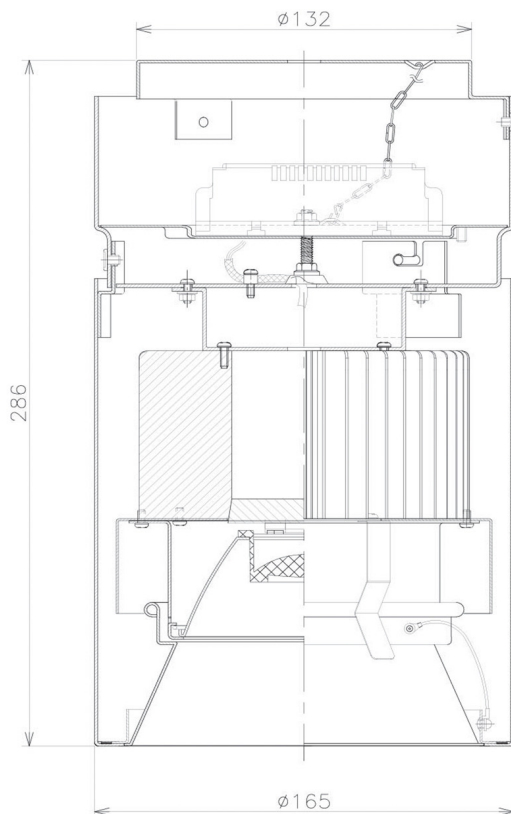

Item no. CD011-3615MB8527

Series Name: Ceiling Light

Installation	Direct mount
Type	Ceiling Light
Fixture wattage	36W
Beam angle	15 deg
Color Temp.	2700K
CRI	Ra>85
Luminous	2787 lm
Body	Die-cast aluminum alloy
Body finish	Black
Trim finish	Black
Reflector finish	Mirror
IP Rate	IP20
Light source	COB module
Input Voltage	AC220~240V
Dimming Type	Non-Dimmable
Certificate	CE, CCC
Cut Hole	N/A

Weight	
42.8W	2.6kg
36.0W	2.4kg
28.5W	2.4kg