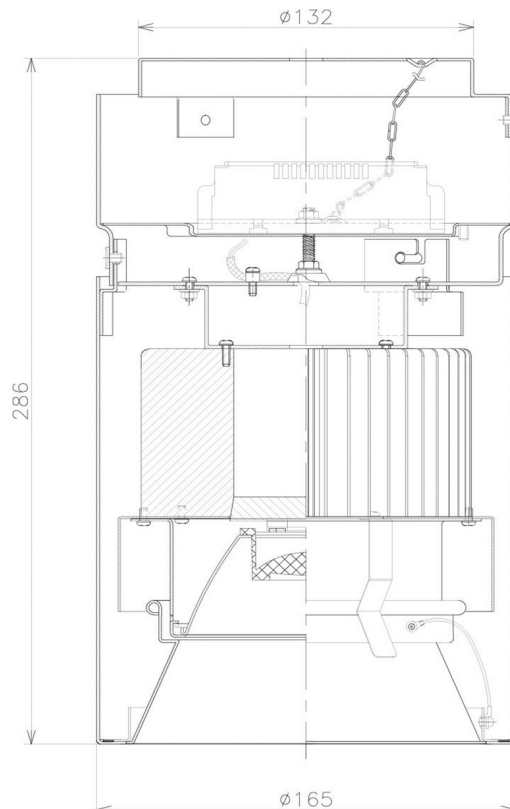

Item no. CD011-3615MB8530

Series Name: Ceiling Light

Installation	Direct mount
Type	
Fixture wattage	36W
Beam angle	15 deg
Color Temp.	3000K
CRI	Ra>85
Luminous	2906 lm
Body	Die-cast aluminum alloy
Body finish	Black
Trim finish	Black
Reflector finish	Mirror
IP Rate	IP20
Light source	COB module
Input Voltage	AC220~240V
Dimming Type	Non-Dimmable
Certificate	CE, CCC
Cut Hole	N/A

Weight	
42.8W	2.6kg
36.0W	2.4kg
28.5W	2.4kg