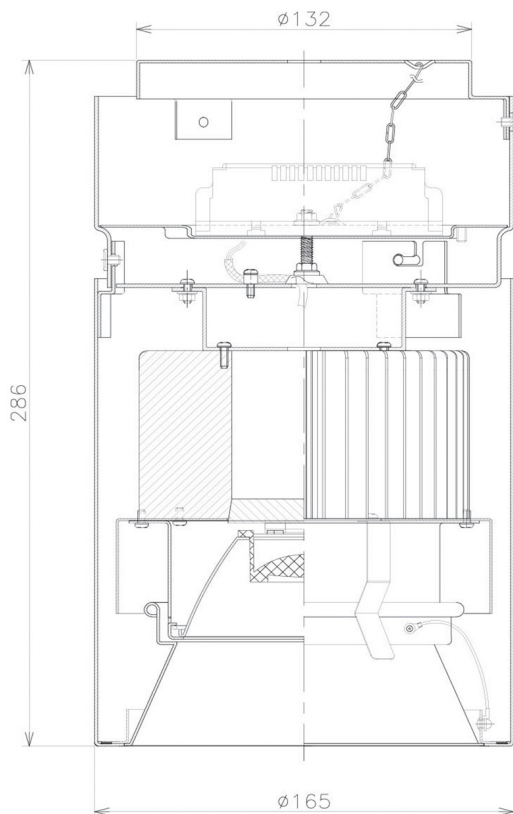

Item no. CD011-3615MB8530

Series Name: Ceiling Light

Installation	Direct mount
Type	Ceiling Light
Fixture wattage	36W
Beam angle	15 deg
Color Temp.	3000K
CRI	Ra>85
Luminous	2906 lm
Body	Die-cast aluminum alloy
Body finish	Black
Trim finish	Black
Reflector finish	Mirror
IP Rate	IP20
Light source	COB module
Input Voltage	AC220~240V
Dimming Type	Non-Dimmable
Certificate	CE, CCC
Cut Hole	N/A

Weight	
42.8W	2.6kg
36.0W	2.4kg
28.5W	2.4kg