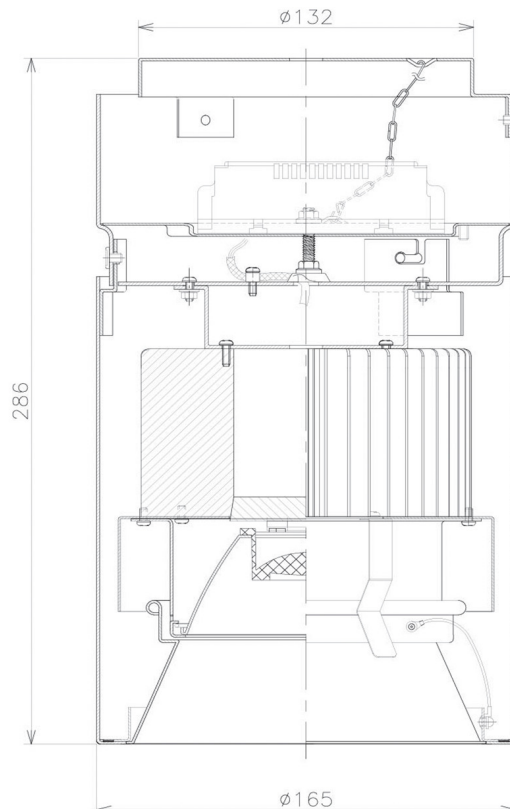

Item no. CD011-3615MB8535

Series Name: Ceiling Light

|                  |                         |
|------------------|-------------------------|
| Installation     | Direct mount            |
| Type             | Ceiling Light           |
| Fixture wattage  | 36W                     |
| Beam angle       | 15 deg                  |
| Color Temp.      | 3500K                   |
| CRI              | Ra>85                   |
| Luminous         | 2906 lm                 |
| Body             | Die-cast aluminum alloy |
| Body finish      | Black                   |
| Trim finish      | Black                   |
| Reflector finish | Mirror                  |
| IP Rate          | IP20                    |
| Light source     | COB module              |
| Input Voltage    | AC220~240V              |
| Dimming Type     | Non-Dimmable            |
| Certificate      | CE, CCC                 |
| Cut Hole         | N/A                     |

| Weight |       |
|--------|-------|
| 42.8W  | 2.6kg |
| 36.0W  | 2.4kg |
| 28.5W  | 2.4kg |