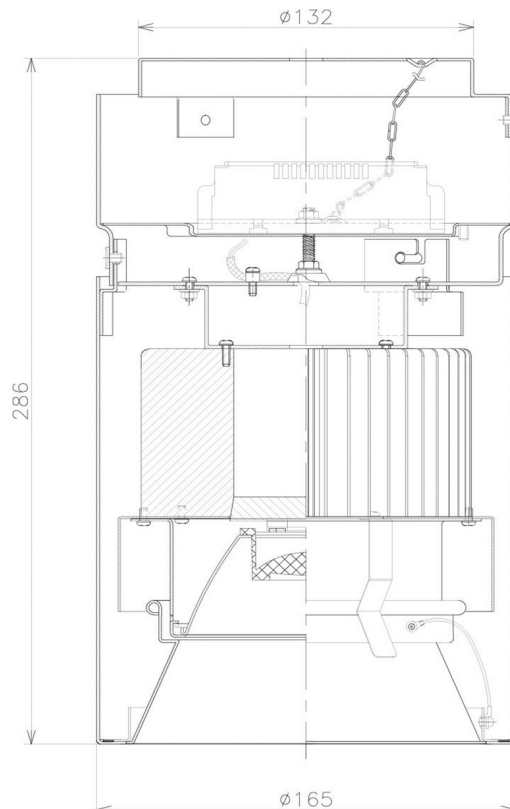

Item no. CD011-3615MB8535

Series Name: Ceiling Light

Installation	Direct mount
Type	
Fixture wattage	36W
Beam angle	15 deg
Color Temp.	3500K
CRI	Ra>85
Luminous	2906 lm
Body	Die-cast aluminum alloy
Body finish	Black
Trim finish	Black
Reflector finish	Mirror
IP Rate	IP20
Light source	COB module
Input Voltage	AC220~240V
Dimming Type	Non-Dimmable
Certificate	CE, CCC
Cut Hole	N/A

Weight	
42.8W	2.6kg
36.0W	2.4kg
28.5W	2.4kg