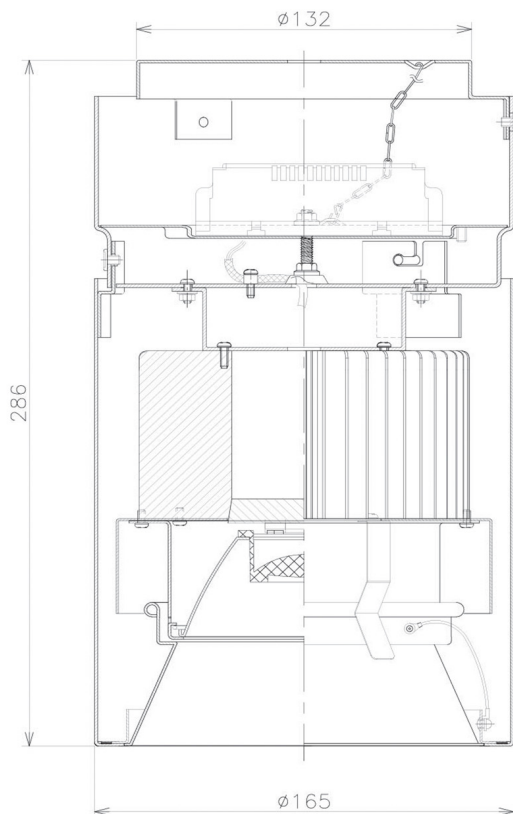

Item no. CD011-3615MB8540

Series Name: Ceiling Light

Installation	Direct mount
Type	Ceiling Light
Fixture wattage	36W
Beam angle	15 deg
Color Temp.	4000K
CRI	Ra>85
Luminous	2981 lm
Body	Die-cast aluminum alloy
Body finish	Black
Trim finish	Black
Reflector finish	Mirror
IP Rate	IP20
Light source	COB module
Input Voltage	AC220~240V
Dimming Type	Non-Dimmable
Certificate	CE, CCC
Cut Hole	N/A

Weight	
42.8W	2.6kg
36.0W	2.4kg
28.5W	2.4kg