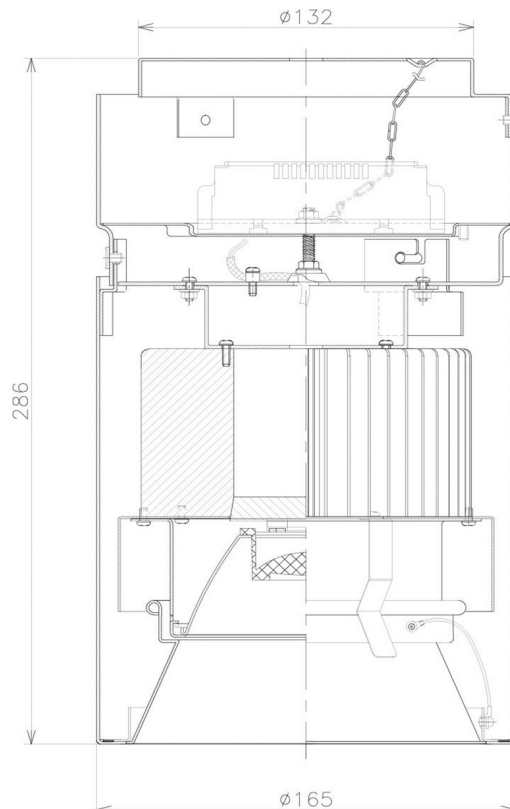

Item no. CD011-3615MB8540

Series Name: Ceiling Light

Installation	Direct mount
Type	
Fixture wattage	36W
Beam angle	15 deg
Color Temp.	4000K
CRI	Ra>85
Luminous	2981 lm
Body	Die-cast aluminum alloy
Body finish	Black
Trim finish	Black
Reflector finish	Mirror
IP Rate	IP20
Light source	COB module
Input Voltage	AC220~240V
Dimming Type	Non-Dimmable
Certificate	CE, CCC
Cut Hole	N/A

Weight	
42.8W	2.6kg
36.0W	2.4kg
28.5W	2.4kg