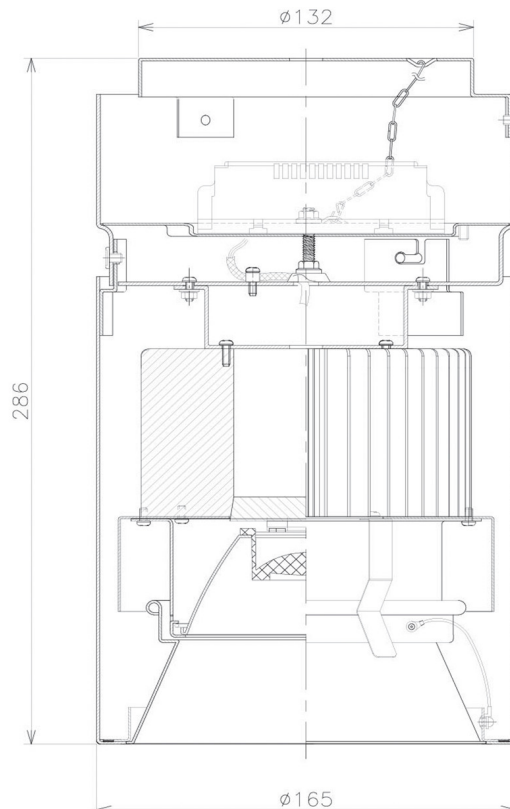

Item no. CD011-3620DB8527

Series Name: Ceiling Light

Dark Mirror Reflector

Installation	Direct mount
Type	Ceiling Light
Fixture wattage	36W
Beam angle	15 deg
Color Temp.	2700K
CRI	Ra>85
Luminous	2713 lm
Body	Die-cast aluminum alloy
Body finish	Black
Trim finish	Black
Reflector finish	Dark Mirror
IP Rate	IP20
Light source	COB module
Input Voltage	AC220~240V
Dimming Type	Non-Dimmable
Certificate	CE, CCC
Cut Hole	N/A

Weight	
42.8W	2.6kg
36.0W	2.4kg
28.5W	2.4kg