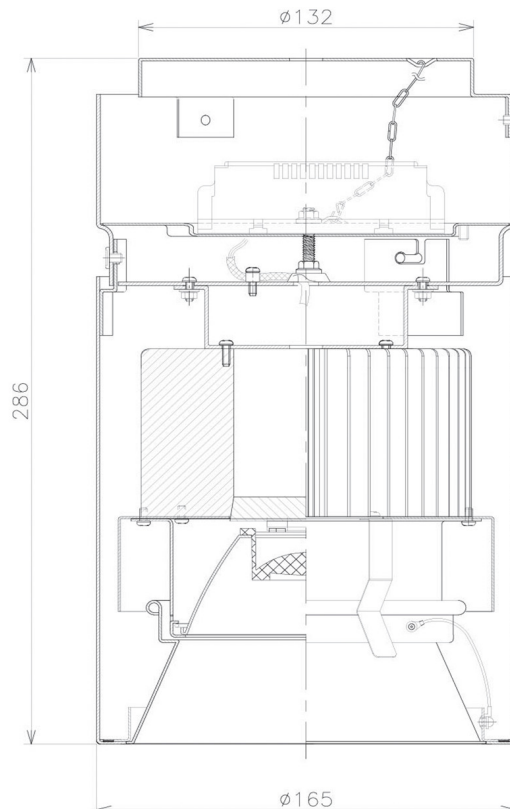

Item no. CD011-3620DB8527

Series Name: Ceiling Light

Dark Mirror Reflector

Installation	Direct mount
Type	
Fixture wattage	36W
Beam angle	15 deg
Color Temp.	2700K
CRI	Ra>85
Luminous	2713 lm
Body	Die-cast aluminum alloy
Body finish	Black
Trim finish	Black
Reflector finish	Dark Mirror
IP Rate	IP20
Light source	COB module
Input Voltage	AC220~240V
Dimming Type	Non-Dimmable
Certificate	CE, CCC
Cut Hole	N/A

Weight	
42.8W	2.6kg
36.0W	2.4kg
28.5W	2.4kg