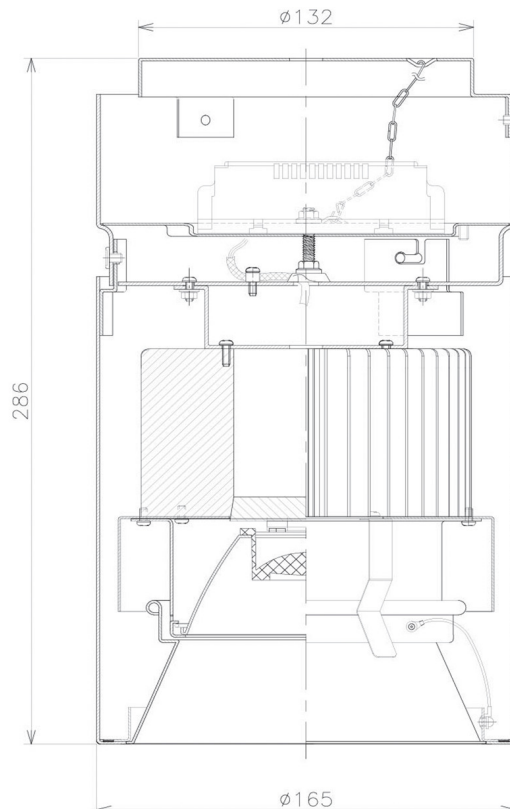

Item no. CD011-3620DB8530

Series Name: Ceiling Light

Dark Mirror Reflector

Installation	Direct mount
Type	
Fixture wattage	36W
Beam angle	15 deg
Color Temp.	3000K
CRI	Ra>85
Luminous	2828 lm
Body	Die-cast aluminum alloy
Body finish	Black
Trim finish	Black
Reflector finish	Dark Mirror
IP Rate	IP20
Light source	COB module
Input Voltage	AC220~240V
Dimming Type	Non-Dimmable
Certificate	CE, CCC
Cut Hole	N/A

Weight	
42.8W	2.6kg
36.0W	2.4kg
28.5W	2.4kg