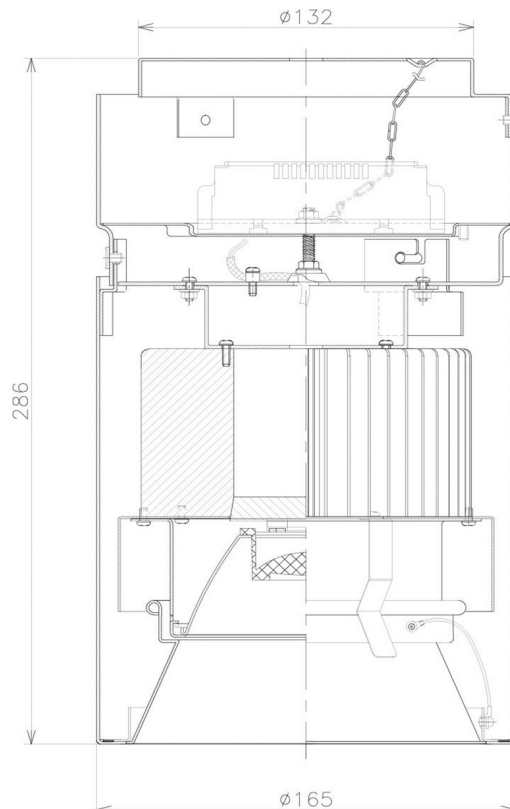

Item no. CD011-3620DB8535

Series Name: Ceiling Light

Installation	Direct mount
Type	
Fixture wattage	36W
Beam angle	15 deg
Color Temp.	3500K
CRI	Ra>85
Luminous	2874 lm
Body	Die-cast aluminum alloy
Body finish	Black
Trim finish	Black
Reflector finish	Dark Mirror
IP Rate	IP20
Light source	COB module
Input Voltage	AC220~240V
Dimming Type	Non-Dimmable
Certificate	CE, CCC
Cut Hole	N/A

Weight	
42.8W	2.6kg
36.0W	2.4kg
28.5W	2.4kg