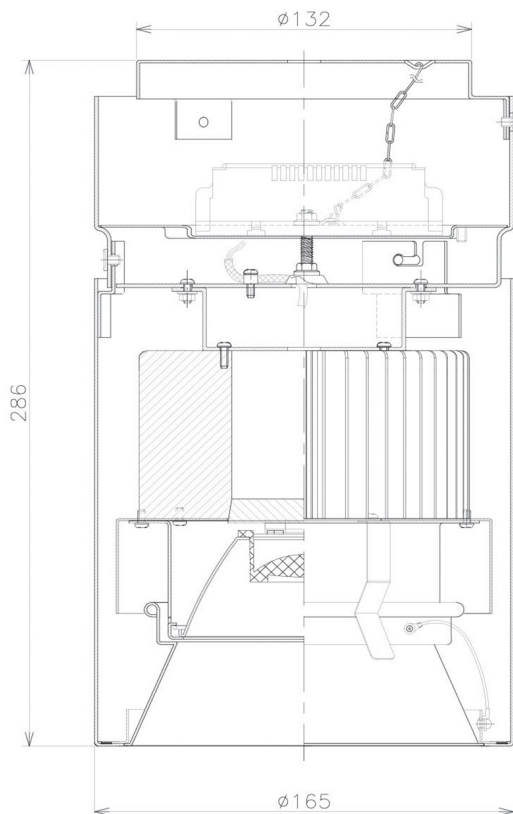

Item no. CD011-3620DB8540

Series Name: Ceiling Light

Dark Mirror Reflector

Installation	Direct mount
Type	Ceiling Light
Fixture wattage	36W
Beam angle	15 deg
Color Temp.	4000K
CRI	Ra>85
Luminous	2901 lm
Body	Die-cast aluminum alloy
Body finish	Black
Trim finish	Black
Reflector finish	Dark Mirror
IP Rate	IP20
Light source	COB module
Input Voltage	AC220~240V
Dimming Type	Non-Dimmable
Certificate	CE, CCC
Cut Hole	N/A

Weight	
42.8W	2.6kg
36.0W	2.4kg
28.5W	2.4kg