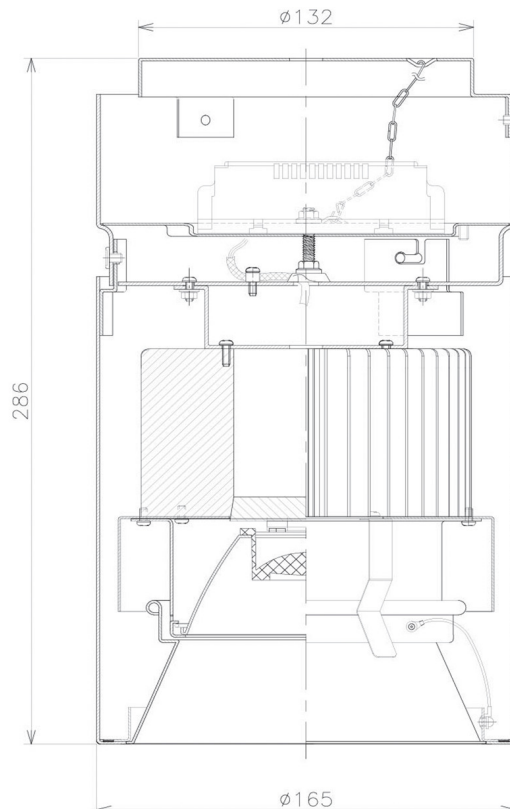

Item no. CD011-3620DB8540

Series Name: Ceiling Light

Dark Mirror Reflector

| | |
|------------------|-------------------------|
| Installation | Direct mount |
| Type | |
| Fixture wattage | 36W |
| Beam angle | 15 deg |
| Color Temp. | 4000K |
| CRI | Ra>85 |
| Luminous | 2901 lm |
| Body | Die-cast aluminum alloy |
| Body finish | Black |
| Trim finish | Black |
| Reflector finish | Dark Mirror |
| IP Rate | IP20 |
| Light source | COB module |
| Input Voltage | AC220~240V |
| Dimming Type | Non-Dimmable |
| Certificate | CE, CCC |
| Cut Hole | N/A |

| Weight | |
|--------|-------|
| 42.8W | 2.6kg |
| 36.0W | 2.4kg |
| 28.5W | 2.4kg |