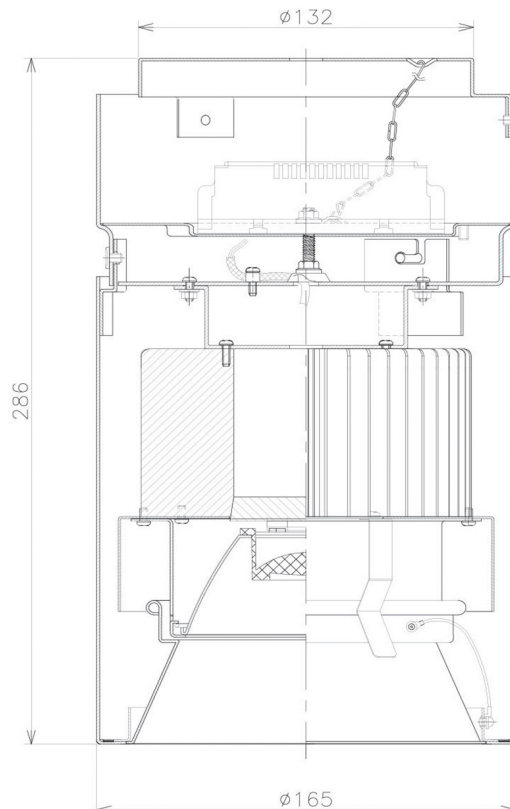

Item no. CD011-3620MB8527

Series Name: Ceiling Light

Installation	Direct mount
Type	Ceiling Light
Fixture wattage	36W
Beam angle	15 deg
Color Temp.	2700K
CRI	Ra>85
Luminous	2855 lm
Body	Die-cast aluminum alloy
Body finish	Black
Trim finish	Black
Reflector finish	Mirror
IP Rate	IP20
Light source	COB module
Input Voltage	AC220~240V
Dimming Type	Non-Dimmable
Certificate	CE, CCC
Cut Hole	N/A

Weight	
42.8W	2.6kg
36.0W	2.4kg
28.5W	2.4kg