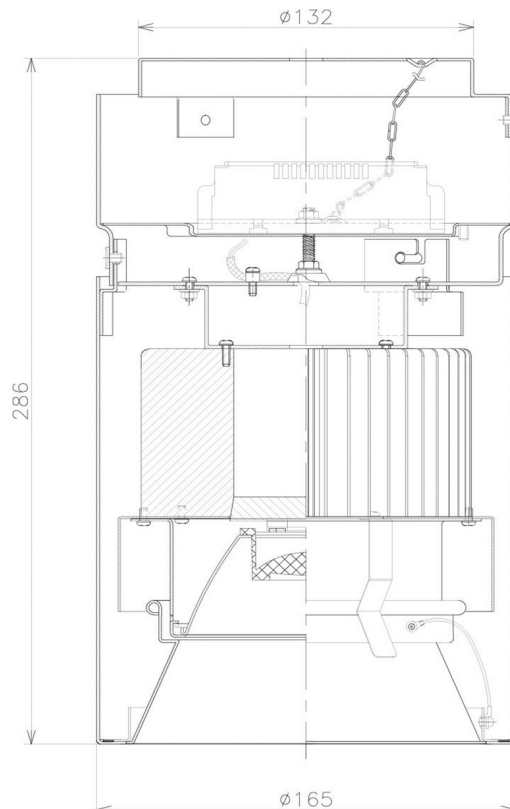

Item no. CD011-3620MB8527

Series Name: Ceiling Light

Installation	Direct mount
Type	
Fixture wattage	36W
Beam angle	15 deg
Color Temp.	2700K
CRI	Ra>85
Luminous	2855 lm
Body	Die-cast aluminum alloy
Body finish	Black
Trim finish	Black
Reflector finish	Mirror
IP Rate	IP20
Light source	COB module
Input Voltage	AC220~240V
Dimming Type	Non-Dimmable
Certificate	CE, CCC
Cut Hole	N/A

Weight	
42.8W	2.6kg
36.0W	2.4kg
28.5W	2.4kg