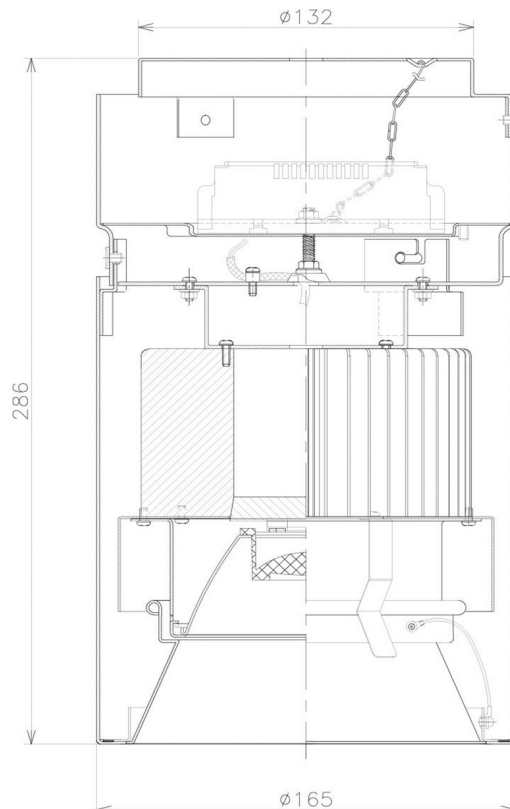

Item no. CD011-3620MB8530

Series Name: Ceiling Light

Installation	Direct mount
Type	
Fixture wattage	36W
Beam angle	15 deg
Color Temp.	3000K
CRI	Ra>85
Luminous	2977 lm
Body	Die-cast aluminum alloy
Body finish	Black
Trim finish	Black
Reflector finish	Mirror
IP Rate	IP20
Light source	COB module
Input Voltage	AC220~240V
Dimming Type	Non-Dimmable
Certificate	CE, CCC
Cut Hole	N/A

Weight	
42.8W	2.6kg
36.0W	2.4kg
28.5W	2.4kg