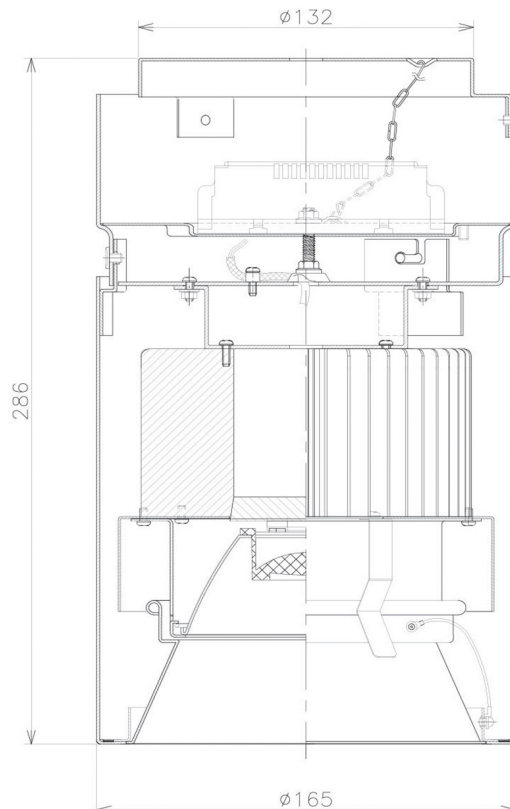

Item no. CD011-3620MB8530

Series Name: Ceiling Light

| | |
|------------------|-------------------------|
| Installation | Direct mount |
| Type | Ceiling Light |
| Fixture wattage | 36W |
| Beam angle | 15 deg |
| Color Temp. | 3000K |
| CRI | Ra>85 |
| Luminous | 2977 lm |
| Body | Die-cast aluminum alloy |
| Body finish | Black |
| Trim finish | Black |
| Reflector finish | Mirror |
| IP Rate | IP20 |
| Light source | COB module |
| Input Voltage | AC220~240V |
| Dimming Type | Non-Dimmable |
| Certificate | CE, CCC |
| Cut Hole | N/A |

| Weight | |
|--------|-------|
| 42.8W | 2.6kg |
| 36.0W | 2.4kg |
| 28.5W | 2.4kg |