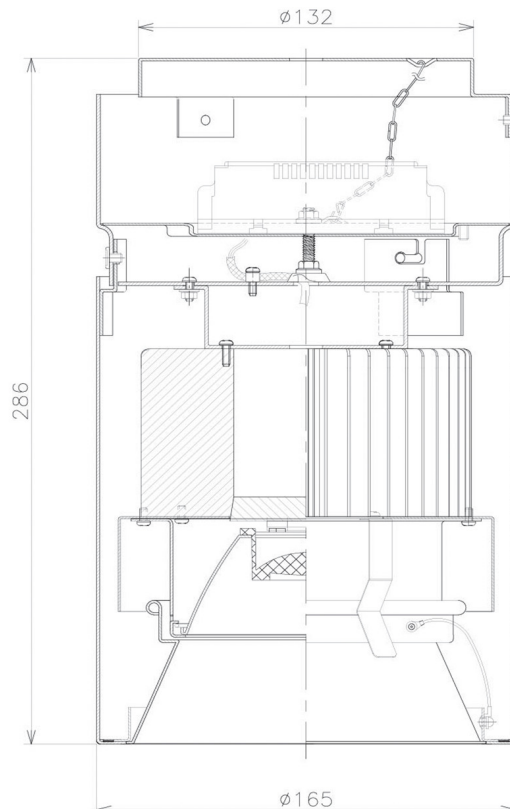

Item no. CD011-3620MB8535

Series Name: Ceiling Light

Installation	Direct mount
Type	Ceiling Light
Fixture wattage	36W
Beam angle	15 deg
Color Temp.	3500K
CRI	Ra>85
Luminous	3025 lm
Body	Die-cast aluminum alloy
Body finish	Black
Trim finish	Black
Reflector finish	Mirror
IP Rate	IP20
Light source	COB module
Input Voltage	AC220~240V
Dimming Type	Non-Dimmable
Certificate	CE, CCC
Cut Hole	N/A

Weight	
42.8W	2.6kg
36.0W	2.4kg
28.5W	2.4kg