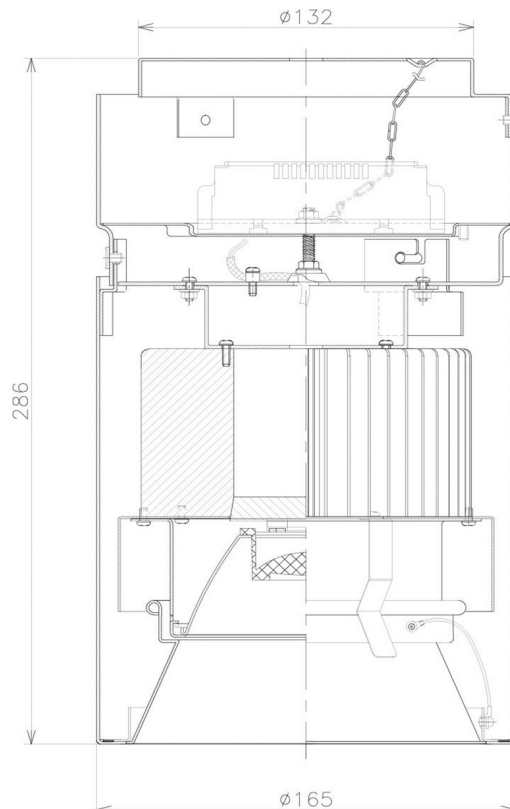

Item no. CD011-3620MB8535

Series Name: Ceiling Light

Installation	Direct mount
Type	
Fixture wattage	36W
Beam angle	15 deg
Color Temp.	3500K
CRI	Ra>85
Luminous	3025 lm
Body	Die-cast aluminum alloy
Body finish	Black
Trim finish	Black
Reflector finish	Mirror
IP Rate	IP20
Light source	COB module
Input Voltage	AC220~240V
Dimming Type	Non-Dimmable
Certificate	CE, CCC
Cut Hole	N/A

Weight	
42.8W	2.6kg
36.0W	2.4kg
28.5W	2.4kg