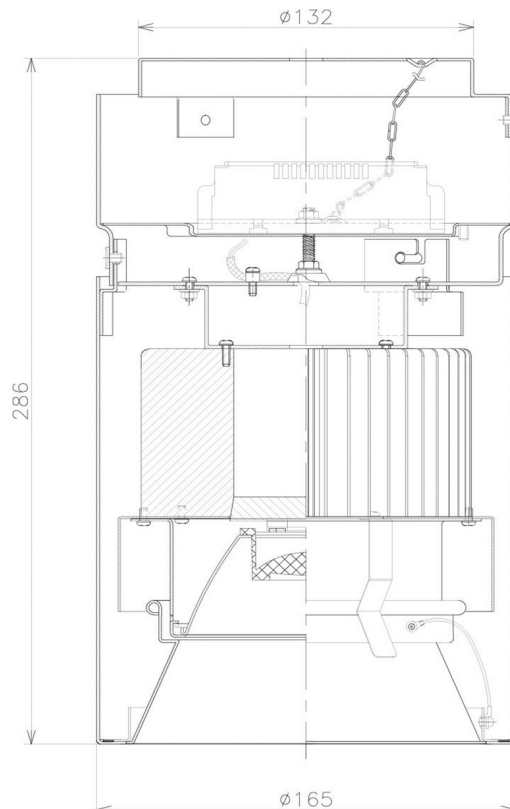

Item no. CD011-3620MB8540

Series Name: Ceiling Light

Installation	Direct mount
Type	
Fixture wattage	36W
Beam angle	15 deg
Color Temp.	4000K
CRI	Ra>85
Luminous	3054 lm
Body	Die-cast aluminum alloy
Body finish	Black
Trim finish	Black
Reflector finish	Mirror
IP Rate	IP20
Light source	COB module
Input Voltage	AC220~240V
Dimming Type	Non-Dimmable
Certificate	CE, CCC
Cut Hole	N/A

Weight	
42.8W	2.6kg
36.0W	2.4kg
28.5W	2.4kg