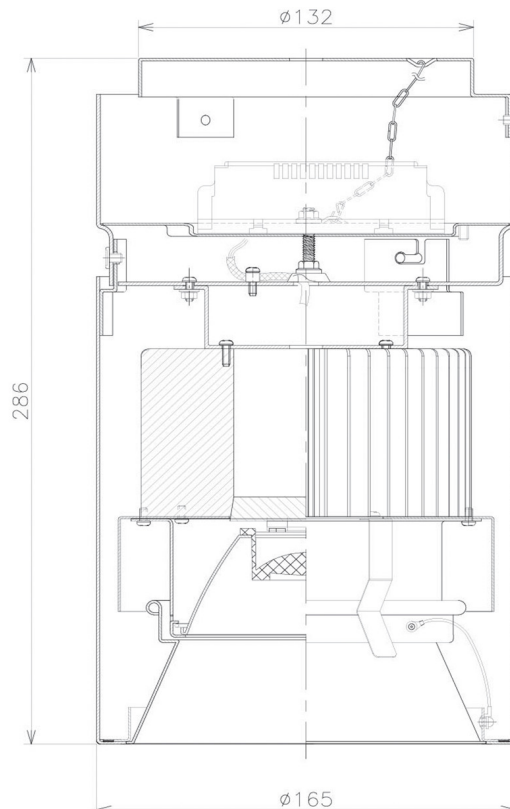

Item no. CD011-3620MB8540

Series Name: Ceiling Light

Installation	Direct mount
Type	Ceiling Light
Fixture wattage	36W
Beam angle	15 deg
Color Temp.	4000K
CRI	Ra>85
Luminous	3054 lm
Body	Die-cast aluminum alloy
Body finish	Black
Trim finish	Black
Reflector finish	Mirror
IP Rate	IP20
Light source	COB module
Input Voltage	AC220~240V
Dimming Type	Non-Dimmable
Certificate	CE, CCC
Cut Hole	N/A

Weight	
42.8W	2.6kg
36.0W	2.4kg
28.5W	2.4kg