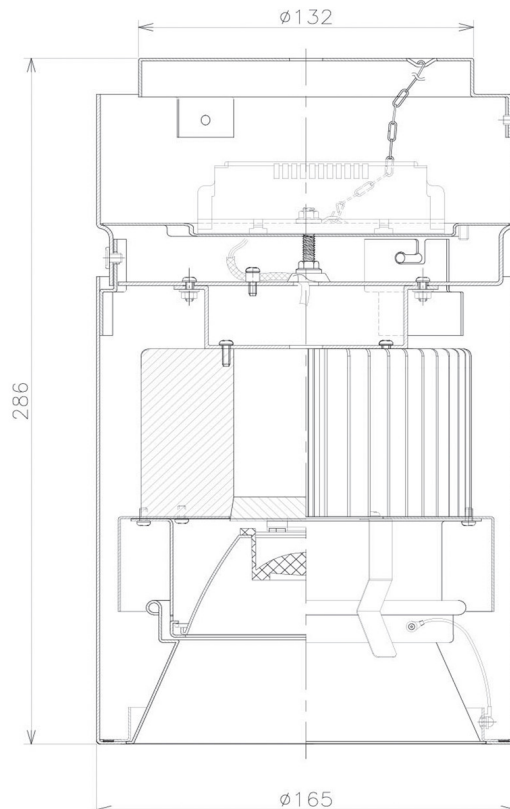

Item no. CD011-3630DB8527

Series Name: Ceiling Light

Dark Mirror Reflector

Installation	Direct mount
Type	Ceiling Light
Fixture wattage	36W
Beam angle	30 deg
Color Temp.	2700K
CRI	Ra>85
Luminous	2615 lm
Body	Die-cast aluminum alloy
Body finish	Black
Trim finish	Black
Reflector finish	Dark Mirror
IP Rate	IP20
Light source	COB module
Input Voltage	AC220~240V
Dimming Type	Non-Dimmable
Certificate	CE, CCC
Cut Hole	N/A

Weight	
42.8W	2.6kg
36.0W	2.4kg
28.5W	2.4kg