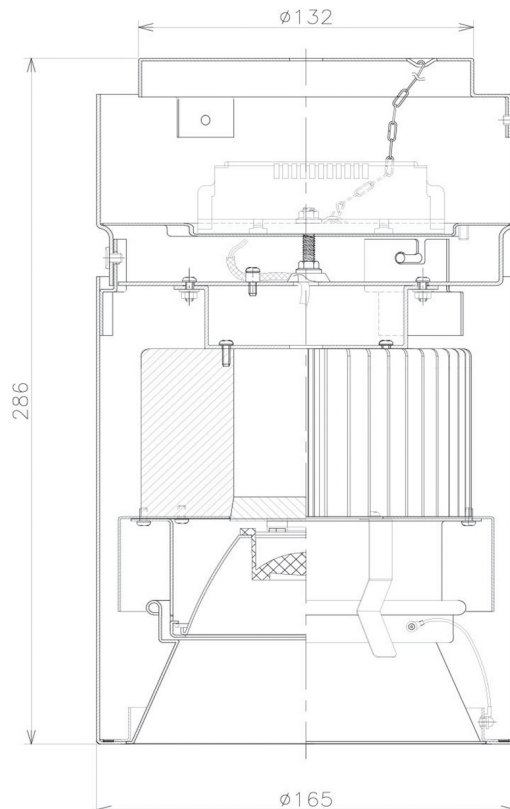

Item no. CD011-3630DB8527

Series Name: Ceiling Light

Dark Mirror Reflector

Installation	Direct mount
Type	
Fixture wattage	36W
Beam angle	30 deg
Color Temp.	2700K
CRI	Ra>85
Luminous	2615 lm
Body	Die-cast aluminum alloy
Body finish	Black
Trim finish	Black
Reflector finish	Dark Mirror
IP Rate	IP20
Light source	COB module
Input Voltage	AC220~240V
Dimming Type	Non-Dimmable
Certificate	CE, CCC
Cut Hole	N/A

Weight	
42.8W	2.6kg
36.0W	2.4kg
28.5W	2.4kg