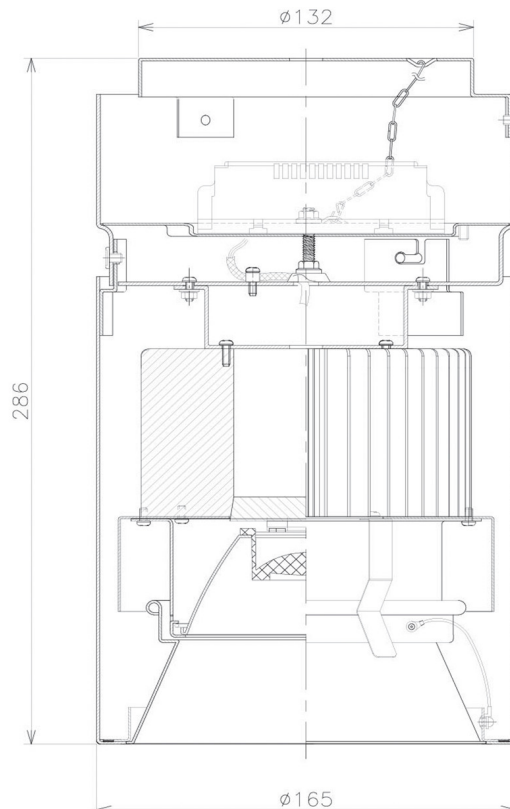

Item no. CD011-3630DB8530

Series Name: Ceiling Light

Dark Mirror Reflector

Installation	Direct mount
Type	Ceiling Light
Fixture wattage	36W
Beam angle	30 deg
Color Temp.	3000K
CRI	Ra>85
Luminous	2727 lm
Body	Die-cast aluminum alloy
Body finish	Black
Trim finish	Black
Reflector finish	Dark Mirror
IP Rate	IP20
Light source	COB module
Input Voltage	AC220~240V
Dimming Type	Non-Dimmable
Certificate	CE, CCC
Cut Hole	N/A

Weight	
42.8W	2.6kg
36.0W	2.4kg
28.5W	2.4kg