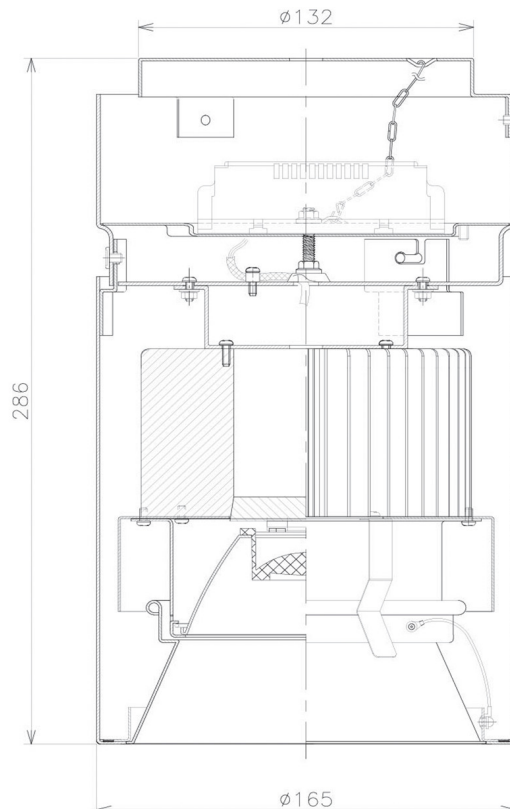

Item no. CD011-3630DB8530

Series Name: Ceiling Light

Dark Mirror Reflector

Installation	Direct mount
Type	
Fixture wattage	36W
Beam angle	30 deg
Color Temp.	3000K
CRI	Ra>85
Luminous	2727 lm
Body	Die-cast aluminum alloy
Body finish	Black
Trim finish	Black
Reflector finish	Dark Mirror
IP Rate	IP20
Light source	COB module
Input Voltage	AC220~240V
Dimming Type	Non-Dimmable
Certificate	CE, CCC
Cut Hole	N/A

Weight	
42.8W	2.6kg
36.0W	2.4kg
28.5W	2.4kg