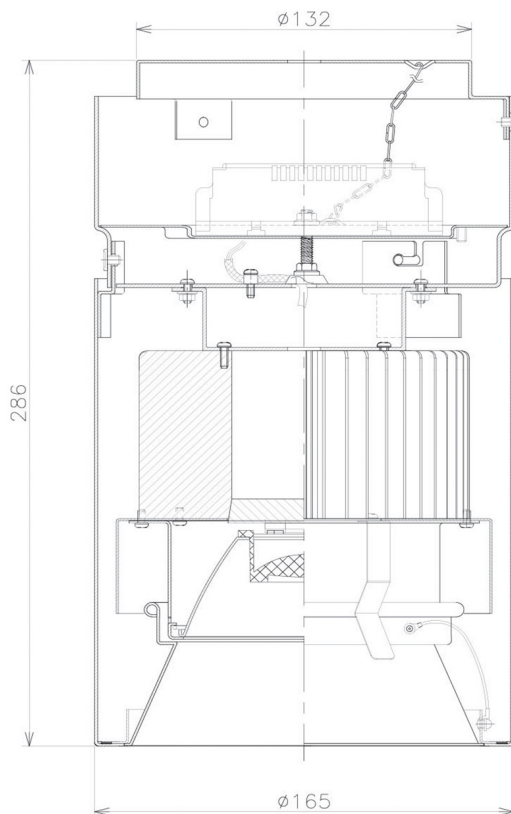

Item no. CD011-3630DB8535

Series Name: Ceiling Light

Dark Mirror Reflector

Installation	Direct mount
Type	
Fixture wattage	36W
Beam angle	30 deg
Color Temp.	3500K
CRI	Ra>85
Luminous	2771 lm
Body	Die-cast aluminum alloy
Body finish	Black
Trim finish	Black
Reflector finish	Dark Mirror
IP Rate	IP20
Light source	COB module
Input Voltage	AC220~240V
Dimming Type	Non-Dimmable
Certificate	CE, CCC
Cut Hole	N/A

Weight	
42.8W	2.6kg
36.0W	2.4kg
28.5W	2.4kg