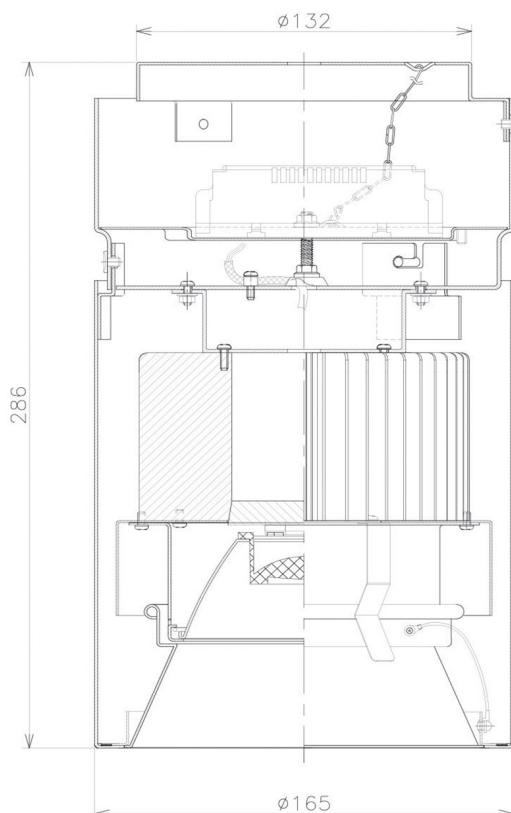

Item no. CD011-3630DB8535

Series Name: Ceiling Light

Installation	Direct mount
Type	Ceiling Light
Fixture wattage	36W
Beam angle	30 deg
Color Temp.	3500K
CRI	Ra>85
Luminous	2771 lm
Body	Die-cast aluminum alloy
Body finish	Black
Trim finish	Black
Reflector finish	Dark Mirror
IP Rate	IP20
Light source	COB module
Input Voltage	AC220~240V
Dimming Type	Non-Dimmable
Certificate	CE, CCC
Cut Hole	N/A

Weight	
42.8W	2.6kg
36.0W	2.4kg
28.5W	2.4kg