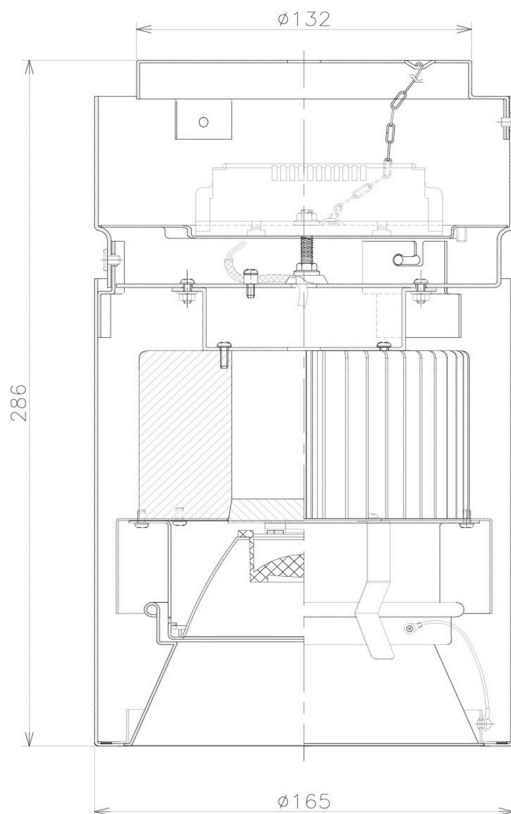

Item no. CD011-3630DB8540

Series Name: Ceiling Light

Dark Mirror Reflector

Installation	Direct mount
Type	Ceiling Light
Fixture wattage	36W
Beam angle	30 deg
Color Temp.	4000K
CRI	Ra>85
Luminous	2797 lm
Body	Die-cast aluminum alloy
Body finish	Black
Trim finish	Black
Reflector finish	Dark Mirror
IP Rate	IP20
Light source	COB module
Input Voltage	AC220~240V
Dimming Type	Non-Dimmable
Certificate	CE, CCC
Cut Hole	N/A

Weight	
42.8W	2.6kg
36.0W	2.4kg
28.5W	2.4kg