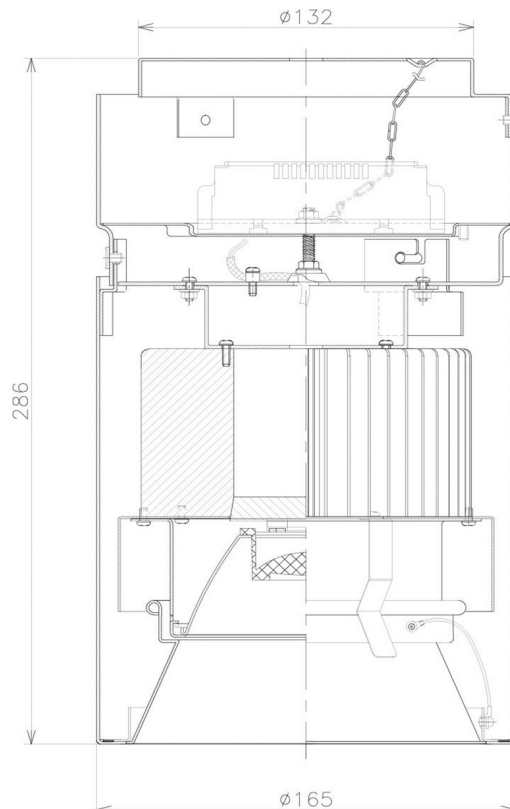

Item no. CD011-3630DB8540

Series Name: Ceiling Light

|                  |                         |
|------------------|-------------------------|
| Installation     | Direct mount            |
| Type             |                         |
| Fixture wattage  | 36W                     |
| Beam angle       | 30 deg                  |
| Color Temp.      | 4000K                   |
| CRI              | Ra>85                   |
| Luminous         | 2797 lm                 |
| Body             | Die-cast aluminum alloy |
| Body finish      | Black                   |
| Trim finish      | Black                   |
| Reflector finish | Dark Mirror             |
| IP Rate          | IP20                    |
| Light source     | COB module              |
| Input Voltage    | AC220~240V              |
| Dimming Type     | Non-Dimmable            |
| Certificate      | CE, CCC                 |
| Cut Hole         | N/A                     |

| Weight |       |
|--------|-------|
| 42.8W  | 2.6kg |
| 36.0W  | 2.4kg |
| 28.5W  | 2.4kg |