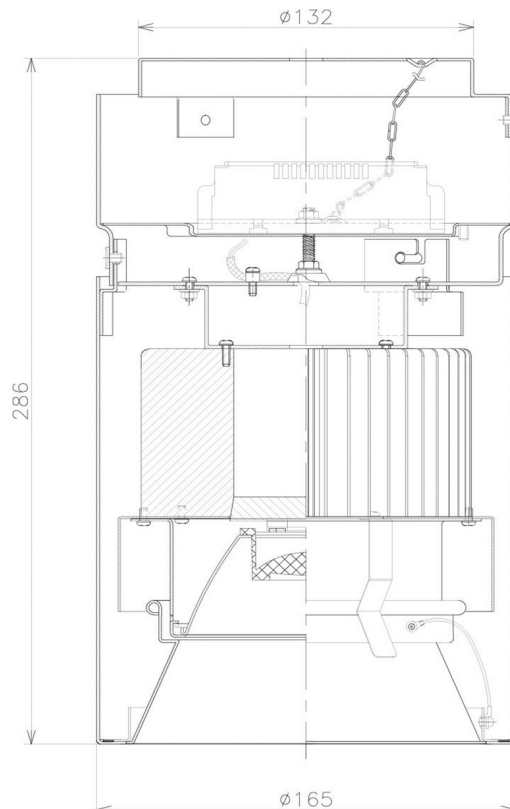

Item no. CD011-3630MB8527

Series Name: Ceiling Light

Installation	Direct mount
Type	
Fixture wattage	36W
Beam angle	30 deg
Color Temp.	2700K
CRI	Ra>85
Luminous	2753 lm
Body	Die-cast aluminum alloy
Body finish	Black
Trim finish	Black
Reflector finish	Mirror
IP Rate	IP20
Light source	COB module
Input Voltage	AC220~240V
Dimming Type	Non-Dimmable
Certificate	CE, CCC
Cut Hole	N/A

Weight	
42.8W	2.6kg
36.0W	2.4kg
28.5W	2.4kg