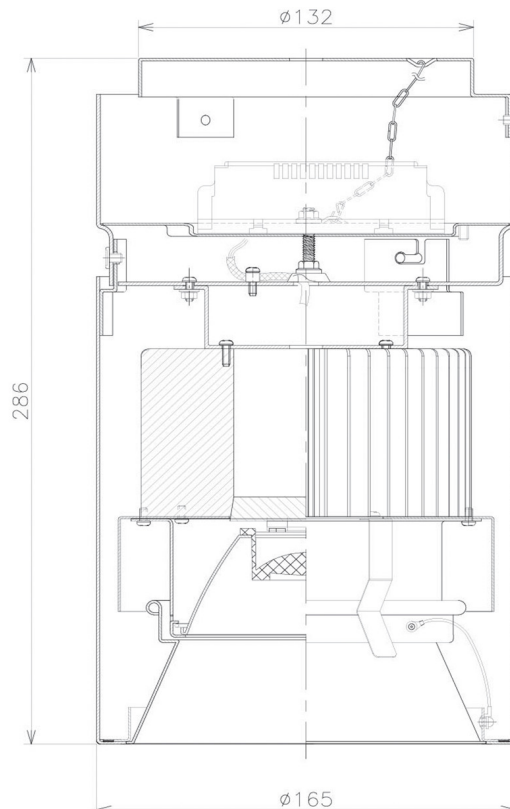

Item no. CD011-3630MB8530

Series Name: Ceiling Light

Installation	Direct mount
Type	Ceiling Light
Fixture wattage	36W
Beam angle	30 deg
Color Temp.	3000K
CRI	Ra>85
Luminous	2870 lm
Body	Die-cast aluminum alloy
Body finish	Black
Trim finish	Black
Reflector finish	Mirror
IP Rate	IP20
Light source	COB module
Input Voltage	AC220~240V
Dimming Type	Non-Dimmable
Certificate	CE, CCC
Cut Hole	N/A

Weight	
42.8W	2.6kg
36.0W	2.4kg
28.5W	2.4kg