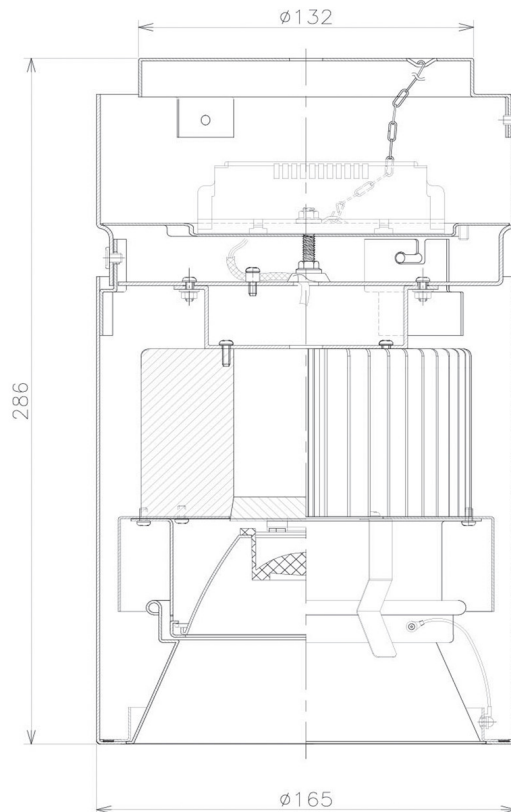

Item no. CD011-3630MB8530

Series Name: Ceiling Light

Installation	Direct mount
Type	
Fixture wattage	36W
Beam angle	30 deg
Color Temp.	3000K
CRI	Ra>85
Luminous	2870 lm
Body	Die-cast aluminum alloy
Body finish	Black
Trim finish	Black
Reflector finish	Mirror
IP Rate	IP20
Light source	COB module
Input Voltage	AC220~240V
Dimming Type	Non-Dimmable
Certificate	CE, CCC
Cut Hole	N/A

Weight	
42.8W	2.6kg
36.0W	2.4kg
28.5W	2.4kg