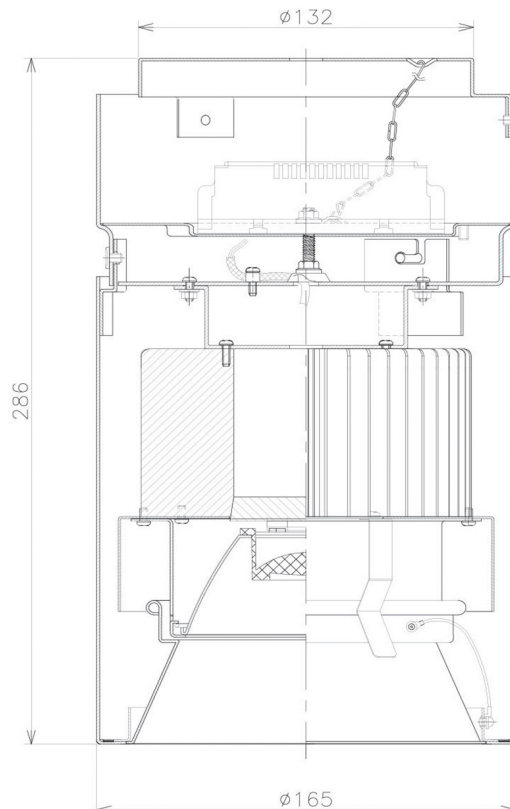

Item no. CD011-3630MB8535

Series Name: Ceiling Light

Installation	Direct mount
Type	Ceiling Light
Fixture wattage	36W
Beam angle	30 deg
Color Temp.	3500K
CRI	Ra>85
Luminous	2916 lm
Body	Die-cast aluminum alloy
Body finish	Black
Trim finish	Black
Reflector finish	Mirror
IP Rate	IP20
Light source	COB module
Input Voltage	AC220~240V
Dimming Type	Non-Dimmable
Certificate	CE, CCC
Cut Hole	N/A

Weight	
42.8W	2.6kg
36.0W	2.4kg
28.5W	2.4kg