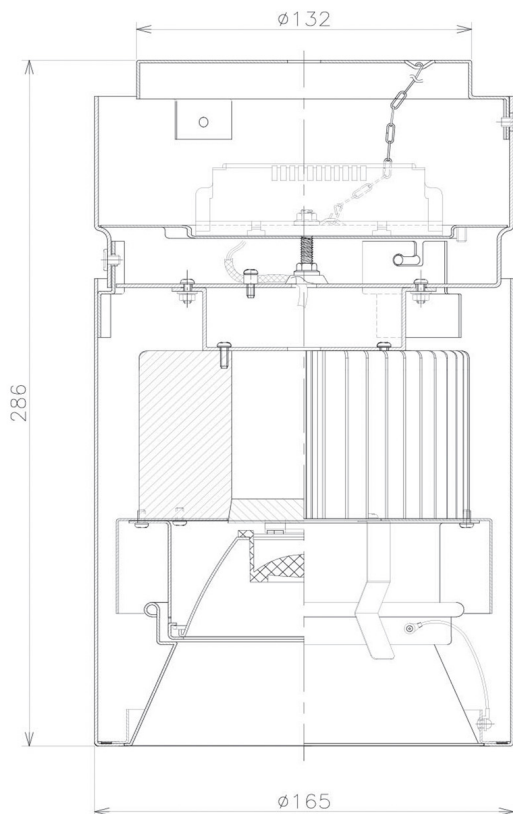

Item no. CD011-3630MB8540

Series Name: Ceiling Light

Installation	Direct mount
Type	Ceiling Light
Fixture wattage	36W
Beam angle	30 deg
Color Temp.	4000K
CRI	Ra>85
Luminous	2944 lm
Body	Die-cast aluminum alloy
Body finish	Black
Trim finish	Black
Reflector finish	Mirror
IP Rate	IP20
Light source	COB module
Input Voltage	AC220~240V
Dimming Type	Non-Dimmable
Certificate	CE, CCC
Cut Hole	N/A

Weight	
42.8W	2.6kg
36.0W	2.4kg
28.5W	2.4kg