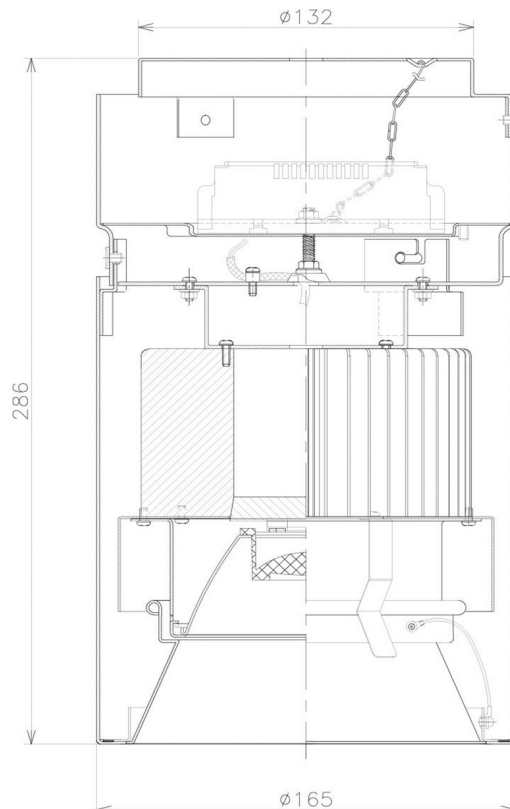

Item no. CD011-3630MB8540

Series Name: Ceiling Light

Installation	Direct mount
Type	
Fixture wattage	36W
Beam angle	30 deg
Color Temp.	4000K
CRI	Ra>85
Luminous	2944 lm
Body	Die-cast aluminum alloy
Body finish	Black
Trim finish	Black
Reflector finish	Mirror
IP Rate	IP20
Light source	COB module
Input Voltage	AC220~240V
Dimming Type	Non-Dimmable
Certificate	CE, CCC
Cut Hole	N/A

Weight	
42.8W	2.6kg
36.0W	2.4kg
28.5W	2.4kg