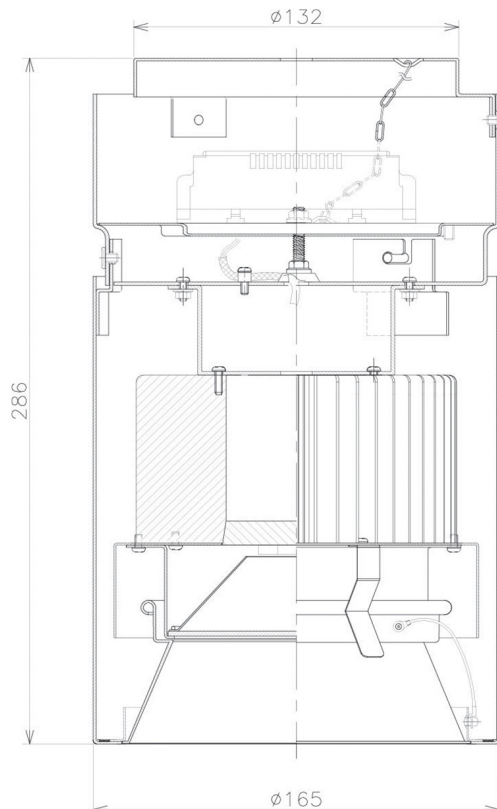

Item no. CD011-3660DB8527

Series Name: Ceiling Light

Dark Mirror Reflector

Installation	Direct mount
Type	Ceiling Light
Fixture wattage	36W
Beam angle	65 deg
Color Temp.	2700K
CRI	Ra>85
Luminous	2804 lm
Body	Die-cast aluminum alloy
Body finish	Black
Trim finish	Black
Reflector finish	Dark Mirror
IP Rate	IP20
Light source	COB module
Input Voltage	AC220~240V
Dimming Type	Non-Dimmable
Certificate	CE, CCC
Cut Hole	N/A

Weight	
42.8W	2.6kg
36.0W	2.4kg
28.5W	2.4kg