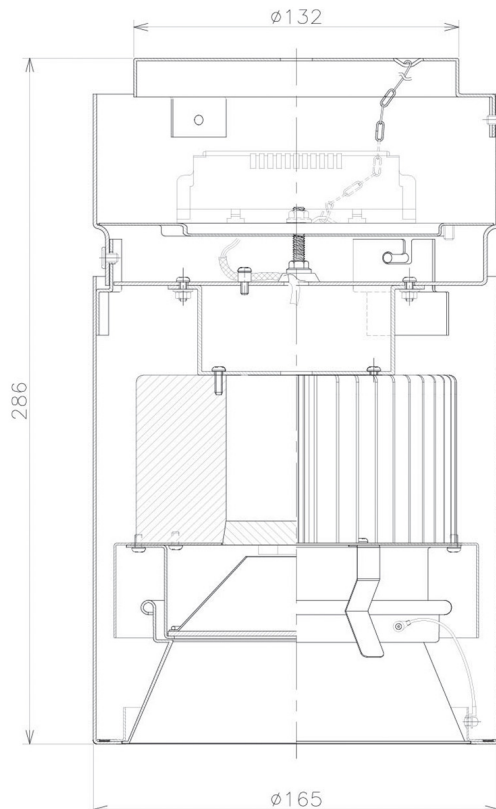

Item no. CD011-3660DB8527

Series Name: Ceiling Light

Dark Mirror Reflector

Installation	Direct mount
Type	
Fixture wattage	36W
Beam angle	65 deg
Color Temp.	2700K
CRI	Ra>85
Luminous	2804 lm
Body	Die-cast aluminum alloy
Body finish	Black
Trim finish	Black
Reflector finish	Dark Mirror
IP Rate	IP20
Light source	COB module
Input Voltage	AC220~240V
Dimming Type	Non-Dimmable
Certificate	CE, CCC
Cut Hole	N/A

Weight	
42.8W	2.6kg
36.0W	2.4kg
28.5W	2.4kg