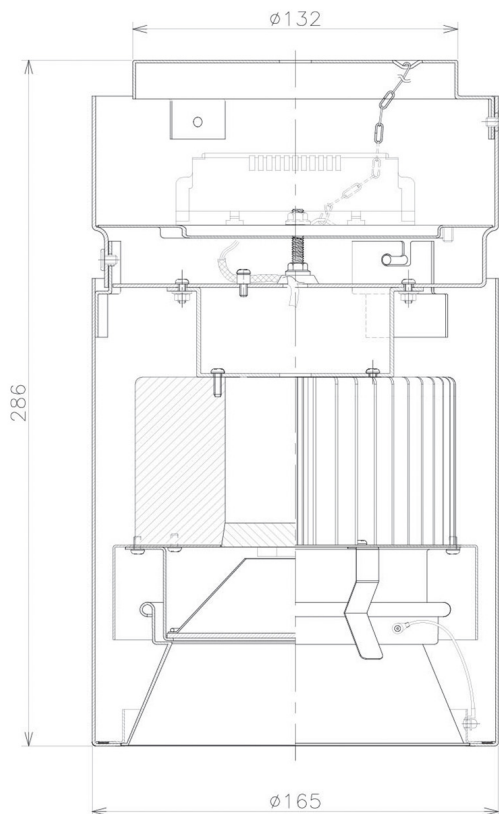

Item no. CD011-3660DB8530

Series Name: Ceiling Light

Dark Mirror Reflector

Installation	Direct mount
Type	Ceiling Light
Fixture wattage	36W
Beam angle	65 deg
Color Temp.	3000K
CRI	Ra>85
Luminous	2924 lm
Body	Die-cast aluminum alloy
Body finish	Black
Trim finish	Black
Reflector finish	Dark Mirror
IP Rate	IP20
Light source	COB module
Input Voltage	AC220~240V
Dimming Type	Non-Dimmable
Certificate	CE, CCC
Cut Hole	N/A

Weight	
42.8W	2.6kg
36.0W	2.4kg
28.5W	2.4kg