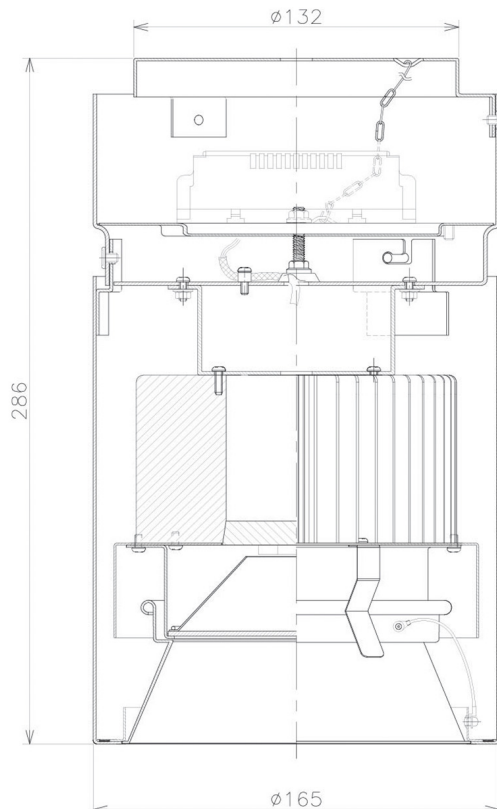

Item no. CD011-3660DB8530

Series Name: Ceiling Light

Dark Mirror Reflector

Installation	Direct mount
Type	
Fixture wattage	36W
Beam angle	65 deg
Color Temp.	3000K
CRI	Ra>85
Luminous	2924 lm
Body	Die-cast aluminum alloy
Body finish	Black
Trim finish	Black
Reflector finish	Dark Mirror
IP Rate	IP20
Light source	COB module
Input Voltage	AC220~240V
Dimming Type	Non-Dimmable
Certificate	CE, CCC
Cut Hole	N/A

Weight	
42.8W	2.6kg
36.0W	2.4kg
28.5W	2.4kg