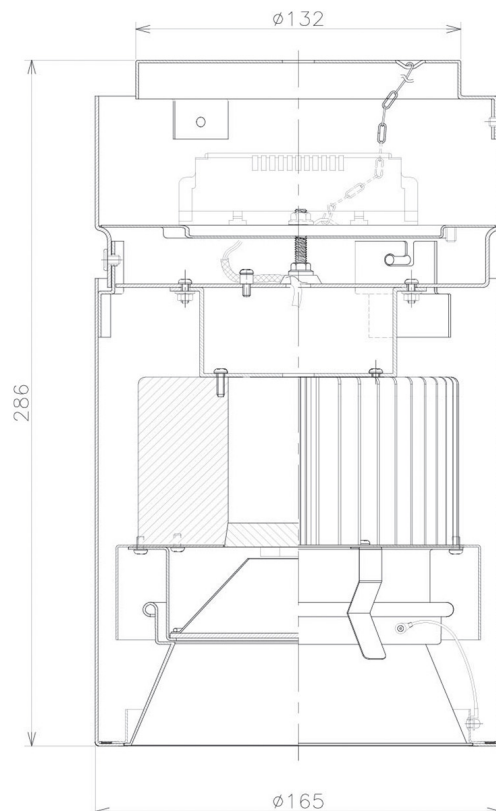

Item no. CD011-3660DB8540

Series Name: Ceiling Light

Dark Mirror Reflector

Installation	Direct mount
Type	Ceiling Light
Fixture wattage	36W
Beam angle	65 deg
Color Temp.	4000K
CRI	Ra>85
Luminous	3000 lm
Body	Die-cast aluminum alloy
Body finish	Black
Trim finish	Black
Reflector finish	Dark Mirror
IP Rate	IP20
Light source	COB module
Input Voltage	AC220~240V
Dimming Type	Non-Dimmable
Certificate	CE, CCC
Cut Hole	N/A

Weight	
42.8W	2.6kg
36.0W	2.4kg
28.5W	2.4kg