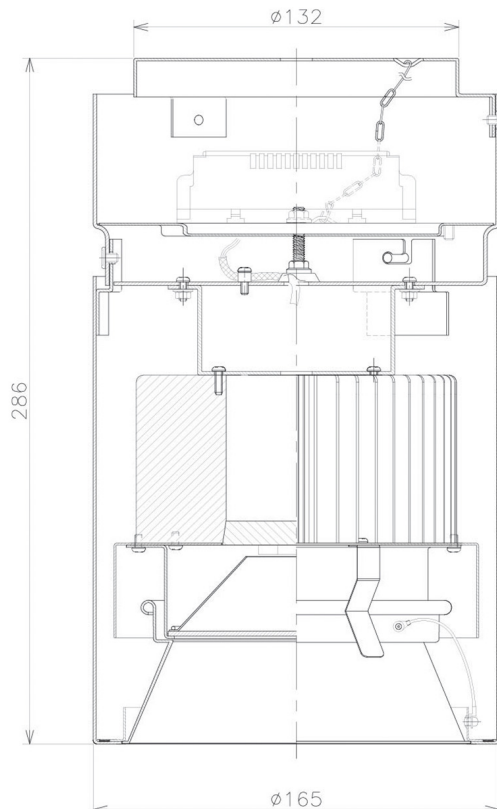

Item no. CD011-3660DB8540

Series Name: Ceiling Light

Dark Mirror Reflector

Installation	Direct mount
Type	
Fixture wattage	36W
Beam angle	65 deg
Color Temp.	4000K
CRI	Ra>85
Luminous	3000 lm
Body	Die-cast aluminum alloy
Body finish	Black
Trim finish	Black
Reflector finish	Dark Mirror
IP Rate	IP20
Light source	COB module
Input Voltage	AC220~240V
Dimming Type	Non-Dimmable
Certificate	CE, CCC
Cut Hole	N/A

Weight	
42.8W	2.6kg
36.0W	2.4kg
28.5W	2.4kg