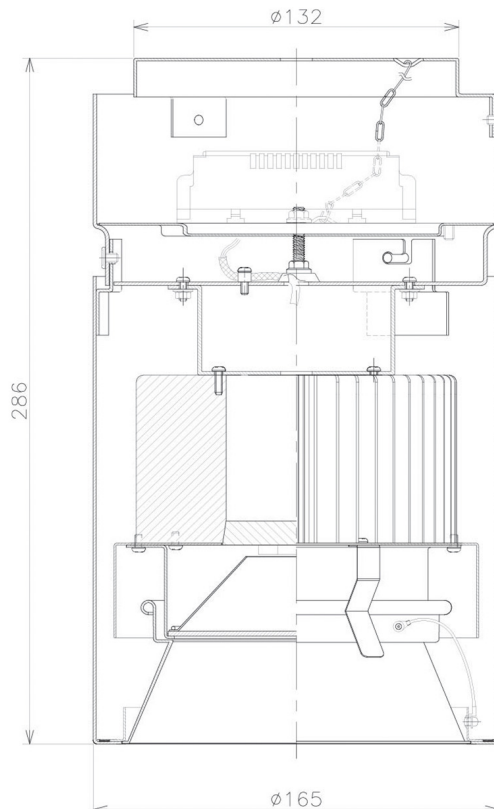

Item no. CD011-3660MB8527

Series Name: Ceiling Light

Installation	Direct mount
Type	Ceiling Light
Fixture wattage	36W
Beam angle	65 deg
Color Temp.	2700K
CRI	Ra>85
Luminous	2952 lm
Body	Die-cast aluminum alloy
Body finish	Black
Trim finish	Black
Reflector finish	Mirror
IP Rate	IP20
Light source	COB module
Input Voltage	AC220~240V
Dimming Type	Non-Dimmable
Certificate	CE, CCC
Cut Hole	N/A

Weight	
42.8W	2.6kg
36.0W	2.4kg
28.5W	2.4kg