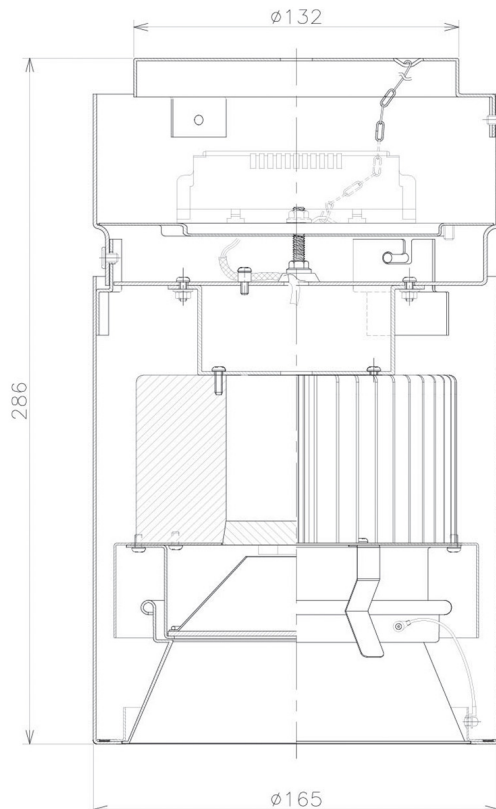

Item no. CD011-3660MB8535

Series Name: Ceiling Light

Installation	Direct mount
Type	
Fixture wattage	36W
Beam angle	65 deg
Color Temp.	3500K
CRI	Ra>85
Luminous	3128 lm
Body	Die-cast aluminum alloy
Body finish	Black
Trim finish	Black
Reflector finish	Mirror
IP Rate	IP20
Light source	COB module
Input Voltage	AC220~240V
Dimming Type	Non-Dimmable
Certificate	CE, CCC
Cut Hole	N/A

Weight	
42.8W	2.6kg
36.0W	2.4kg
28.5W	2.4kg