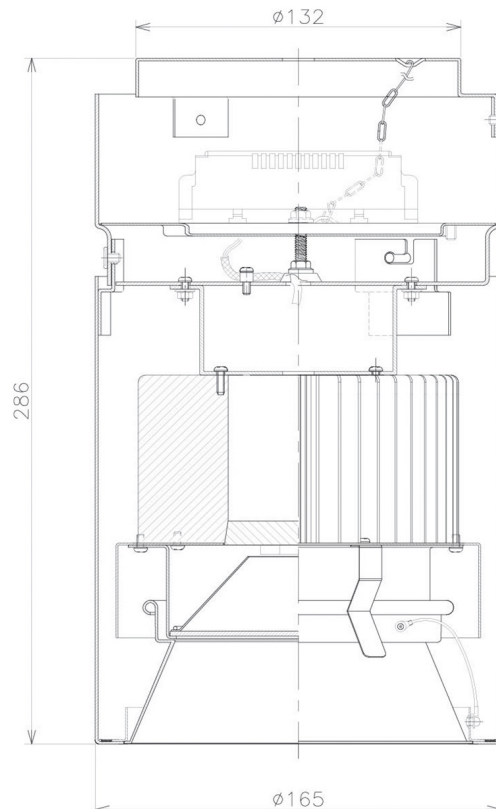

Item no. CD011-3660MB8540

Series Name: Ceiling Light

Installation	Direct mount
Type	
Fixture wattage	36W
Beam angle	65 deg
Color Temp.	4000K
CRI	Ra>85
Luminous	3157 lm
Body	Die-cast aluminum alloy
Body finish	Black
Trim finish	Black
Reflector finish	Mirror
IP Rate	IP20
Light source	COB module
Input Voltage	AC220~240V
Dimming Type	Non-Dimmable
Certificate	CE, CCC
Cut Hole	N/A

Weight	
42.8W	2.6kg
36.0W	2.4kg
28.5W	2.4kg