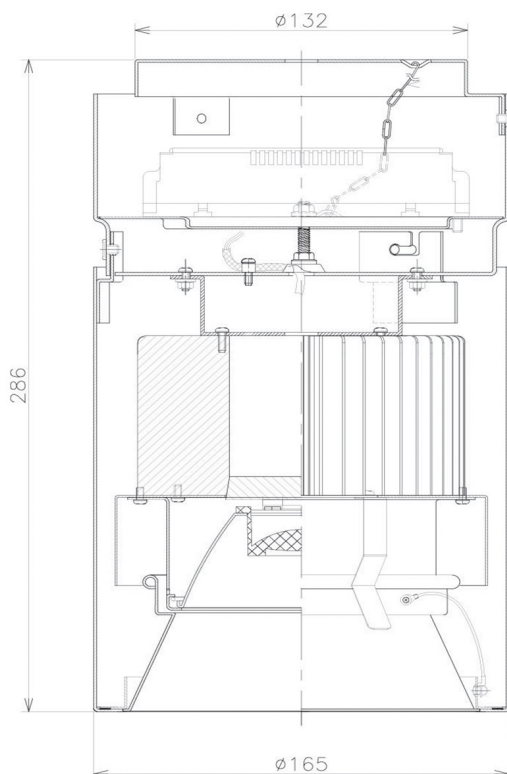

Item no. CD011-4215DB8527

Series Name: Ceiling Light

Dark Mirror Reflector

Installation	Direct mount
Type	Ceiling Light
Fixture wattage	42.8W
Beam angle	15 deg
Color Temp.	2700K
CRI	Ra>85
Luminous	3021 lm
Body	Die-cast aluminum alloy
Body finish	Black
Trim finish	Black
Reflector finish	Dark Mirror
IP Rate	IP20
Light source	COB module
Input Voltage	AC220~240V
Dimming Type	Non-Dimmable
Certificate	CE, CCC
Cut Hole	N/A

Weight	
42.8W	2.6kg
36.0W	2.4kg
28.5W	2.4kg