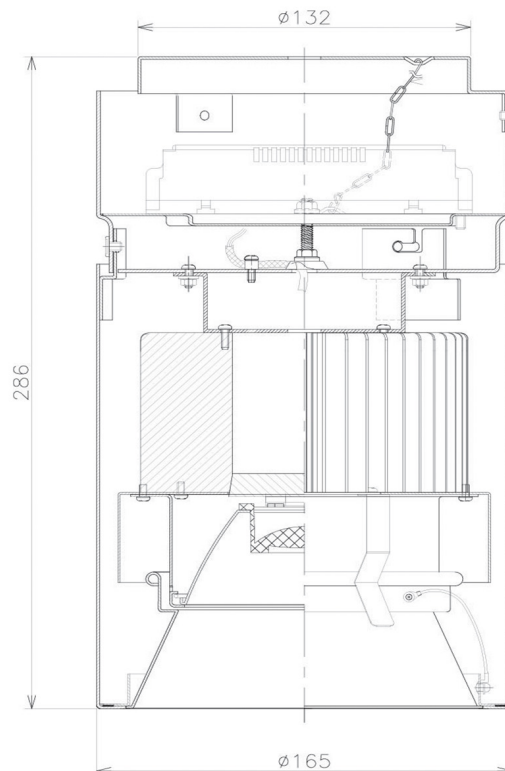

Item no. CD011-4215DB8530

Series Name: Ceiling Light

Dark Mirror Reflector

Installation	Direct mount
Type	
Fixture wattage	42.8W
Beam angle	15 deg
Color Temp.	3000K
CRI	Ra>85
Luminous	3150 lm
Body	Die-cast aluminum alloy
Body finish	Black
Trim finish	Black
Reflector finish	Dark Mirror
IP Rate	IP20
Light source	COB module
Input Voltage	AC220~240V
Dimming Type	Non-Dimmable
Certificate	CE, CCC
Cut Hole	N/A

Weight	
42.8W	2.6kg
36.0W	2.4kg
28.5W	2.4kg