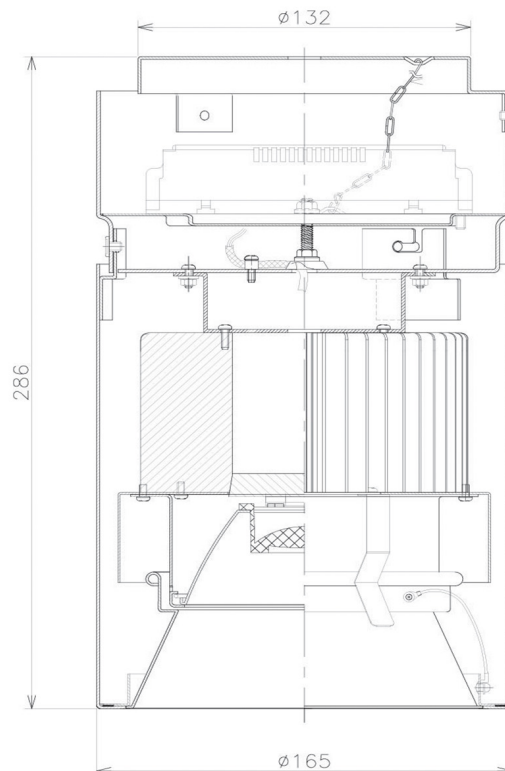

Item no. CD011-4215DB8535

Series Name: Ceiling Light

Dark Mirror Reflector

Installation	Direct mount
Type	
Fixture wattage	42.8W
Beam angle	15 deg
Color Temp.	3500K
CRI	Ra>85
Luminous	3201 lm
Body	Die-cast aluminum alloy
Body finish	Black
Trim finish	Black
Reflector finish	Dark Mirror
IP Rate	IP20
Light source	COB module
Input Voltage	AC220~240V
Dimming Type	Non-Dimmable
Certificate	CE, CCC
Cut Hole	N/A

Weight	
42.8W	2.6kg
36.0W	2.4kg
28.5W	2.4kg