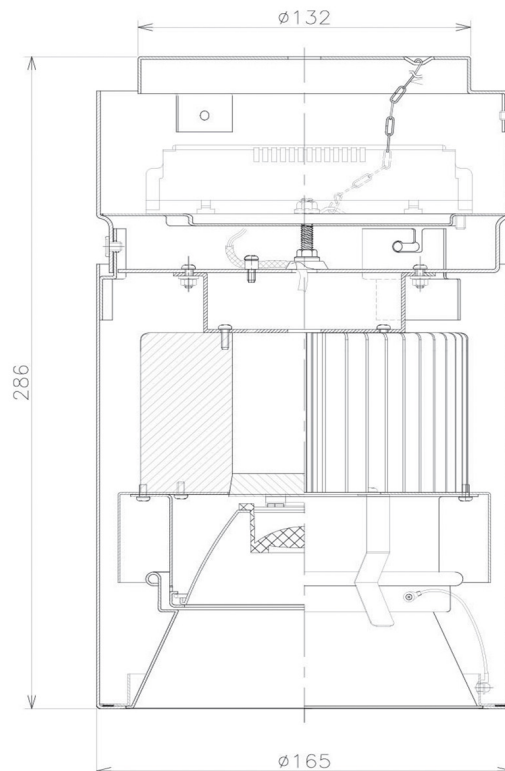

Item no. CD011-4215DB8535

Series Name: Ceiling Light

Dark Mirror Reflector

Installation	Direct mount
Type	Ceiling Light
Fixture wattage	42.8W
Beam angle	15 deg
Color Temp.	3500K
CRI	Ra>85
Luminous	3201 lm
Body	Die-cast aluminum alloy
Body finish	Black
Trim finish	Black
Reflector finish	Dark Mirror
IP Rate	IP20
Light source	COB module
Input Voltage	AC220~240V
Dimming Type	Non-Dimmable
Certificate	CE, CCC
Cut Hole	N/A

Weight	
42.8W	2.6kg
36.0W	2.4kg
28.5W	2.4kg