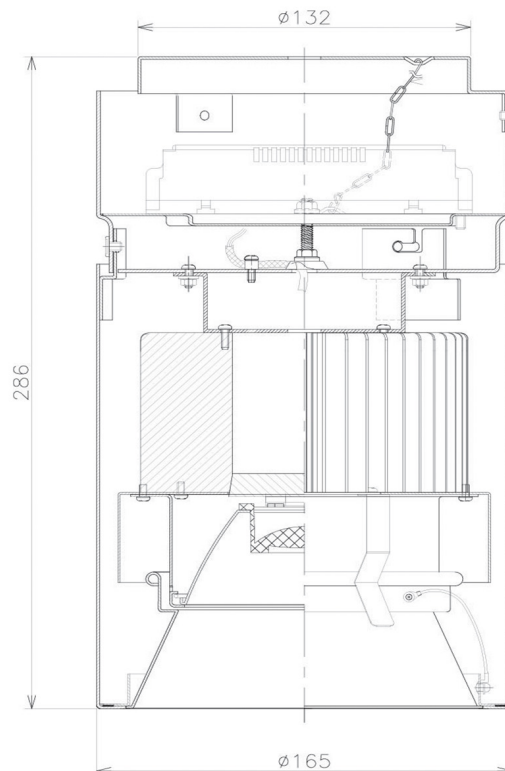

Item no. CD011-4215DB8540

Series Name: Ceiling Light

Dark Mirror Reflector

Installation	Direct mount
Type	
Fixture wattage	42.8W
Beam angle	15 deg
Color Temp.	4000K
CRI	Ra>85
Luminous	3232 lm
Body	Die-cast aluminum alloy
Body finish	Black
Trim finish	Black
Reflector finish	Dark Mirror
IP Rate	IP20
Light source	COB module
Input Voltage	AC220~240V
Dimming Type	Non-Dimmable
Certificate	CE, CCC
Cut Hole	N/A

Weight	
42.8W	2.6kg
36.0W	2.4kg
28.5W	2.4kg