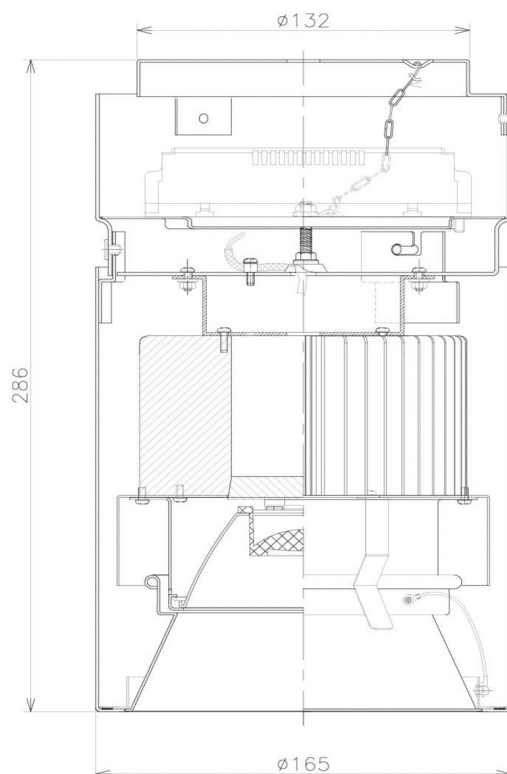

Item no. CD011-4215MB8530

Series Name: Ceiling Light

Installation	Direct mount
Type	
Fixture wattage	42.8W
Beam angle	15 deg
Color Temp.	3000K
CRI	Ra>85
Luminous	3316 lm
Body	Die-cast aluminum alloy
Body finish	Black
Trim finish	Black
Reflector finish	Mirror
IP Rate	IP20
Light source	COB module
Input Voltage	AC220~240V
Dimming Type	Non-Dimmable
Certificate	CE, CCC
Cut Hole	N/A

Weight	
42.8W	2.6kg
36.0W	2.4kg
28.5W	2.4kg