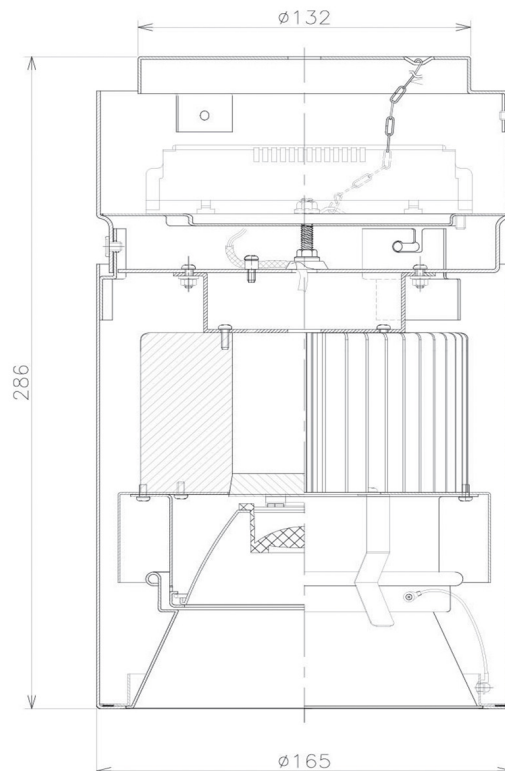

Item no. CD011-4215MB8535

Series Name: Ceiling Light

Installation	Direct mount
Type	
Fixture wattage	42.8W
Beam angle	15 deg
Color Temp.	3500K
CRI	Ra>85
Luminous	3370 lm
Body	Die-cast aluminum alloy
Body finish	Black
Trim finish	Black
Reflector finish	Mirror
IP Rate	IP20
Light source	COB module
Input Voltage	AC220~240V
Dimming Type	Non-Dimmable
Certificate	CE, CCC
Cut Hole	N/A

Weight	
42.8W	2.6kg
36.0W	2.4kg
28.5W	2.4kg