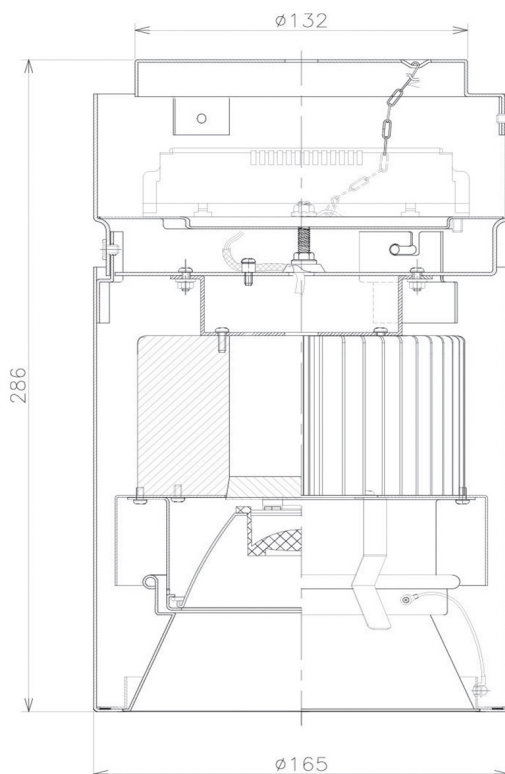

Item no. CD011-4215MB8535

Series Name: Ceiling Light

Installation	Direct mount
Type	Ceiling Light
Fixture wattage	42.8W
Beam angle	15 deg
Color Temp.	3500K
CRI	Ra>85
Luminous	3370 lm
Body	Die-cast aluminum alloy
Body finish	Black
Trim finish	Black
Reflector finish	Mirror
IP Rate	IP20
Light source	COB module
Input Voltage	AC220~240V
Dimming Type	Non-Dimmable
Certificate	CE, CCC
Cut Hole	N/A

Weight	
42.8W	2.6kg
36.0W	2.4kg
28.5W	2.4kg