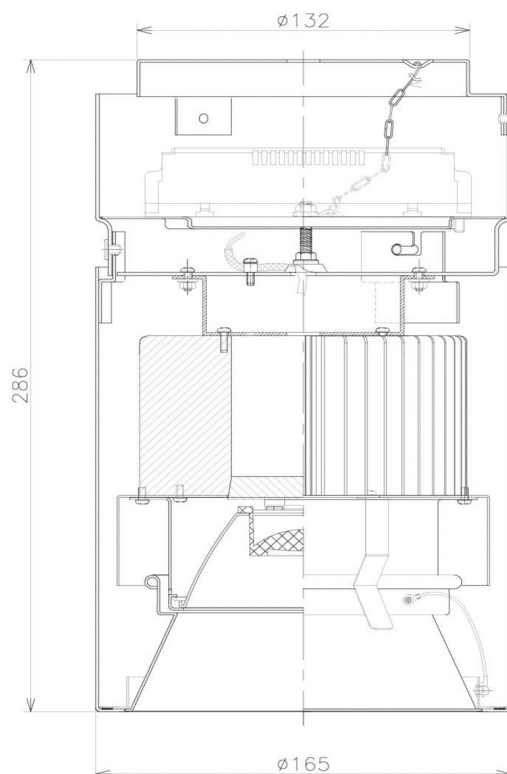

Item no. CD011-4215MB8540

Series Name: Ceiling Light

Installation	Direct mount
Type	
Fixture wattage	42.8W
Beam angle	15 deg
Color Temp.	4000K
CRI	Ra>85
Luminous	3402 lm
Body	Die-cast aluminum alloy
Body finish	Black
Trim finish	Black
Reflector finish	Mirror
IP Rate	IP20
Light source	COB module
Input Voltage	AC220~240V
Dimming Type	Non-Dimmable
Certificate	CE, CCC
Cut Hole	N/A

Weight	
42.8W	2.6kg
36.0W	2.4kg
28.5W	2.4kg