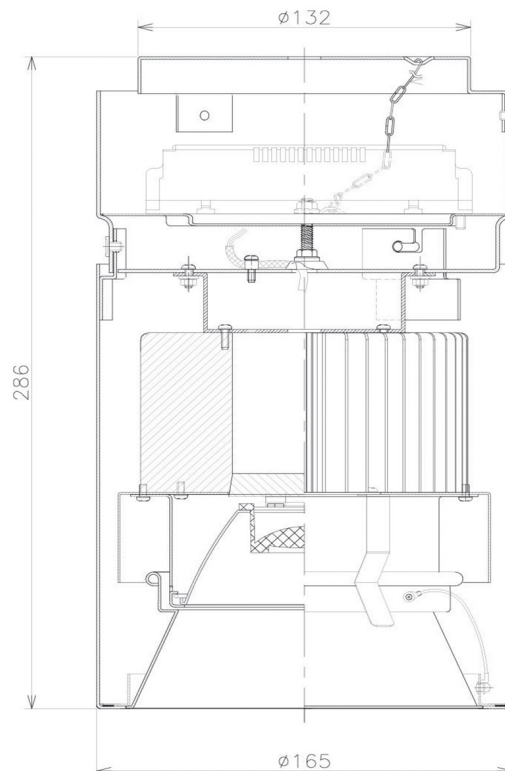

Item no. CD011-4215MB8540

Series Name: Ceiling Light

Installation	Direct mount
Type	Ceiling Light
Fixture wattage	42.8W
Beam angle	15 deg
Color Temp.	4000K
CRI	Ra>85
Luminous	3402 lm
Body	Die-cast aluminum alloy
Body finish	Black
Trim finish	Black
Reflector finish	Mirror
IP Rate	IP20
Light source	COB module
Input Voltage	AC220~240V
Dimming Type	Non-Dimmable
Certificate	CE, CCC
Cut Hole	N/A

Weight	
42.8W	2.6kg
36.0W	2.4kg
28.5W	2.4kg