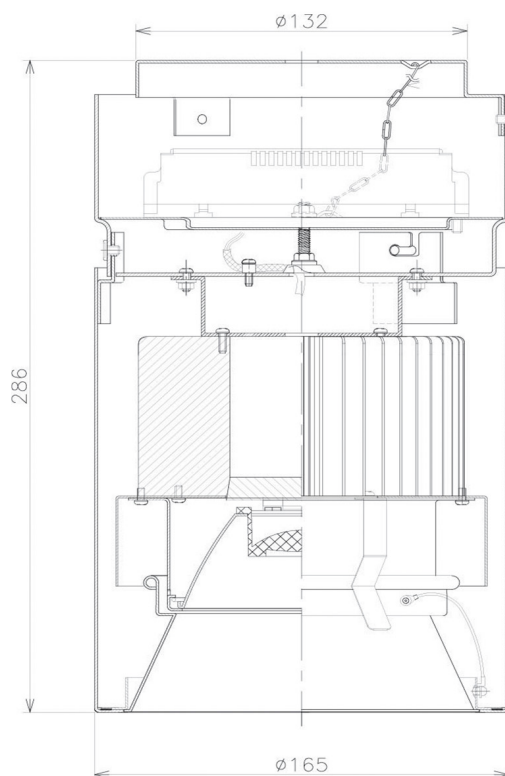

Item no. CD011-4220DB8527

Series Name: Ceiling Light

Dark Mirror Reflector

Installation	Direct mount
Type	Ceiling Light
Fixture wattage	42.8W
Beam angle	15 deg
Color Temp.	2700K
CRI	Ra>85
Luminous	3096 lm
Body	Die-cast aluminum alloy
Body finish	Black
Trim finish	Black
Reflector finish	Dark Mirror
IP Rate	IP20
Light source	COB module
Input Voltage	AC220~240V
Dimming Type	Non-Dimmable
Certificate	CE, CCC
Cut Hole	N/A

Weight	
42.8W	2.6kg
36.0W	2.4kg
28.5W	2.4kg