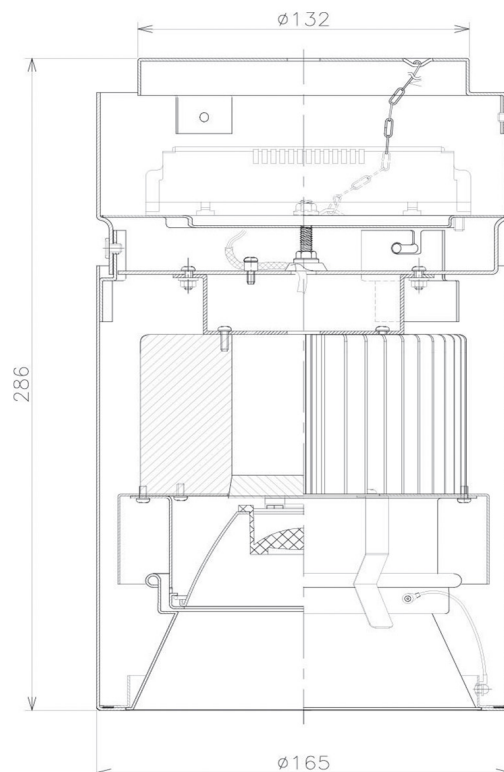

Item no. CD011-4220DB8527

Series Name: Ceiling Light

Installation	Direct mount
Type	
Fixture wattage	42.8W
Beam angle	15 deg
Color Temp.	2700K
CRI	Ra>85
Luminous	3096 lm
Body	Die-cast aluminum alloy
Body finish	Black
Trim finish	Black
Reflector finish	Dark Mirror
IP Rate	IP20
Light source	COB module
Input Voltage	AC220~240V
Dimming Type	Non-Dimmable
Certificate	CE, CCC
Cut Hole	N/A

Weight	
42.8W	2.6kg
36.0W	2.4kg
28.5W	2.4kg