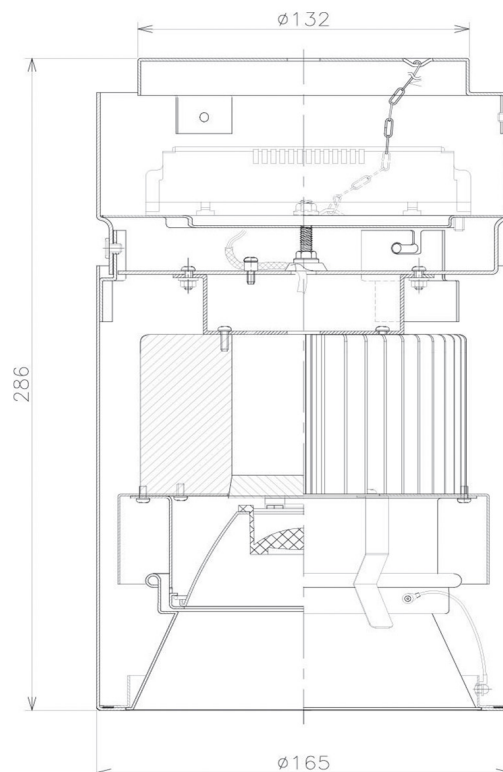

Item no. CD011-4220DB8530

Series Name: Ceiling Light

Dark Mirror Reflector

Installation	Direct mount
Type	
Fixture wattage	42.8W
Beam angle	15 deg
Color Temp.	3000K
CRI	Ra>85
Luminous	3228 lm
Body	Die-cast aluminum alloy
Body finish	Black
Trim finish	Black
Reflector finish	Dark Mirror
IP Rate	IP20
Light source	COB module
Input Voltage	AC220~240V
Dimming Type	Non-Dimmable
Certificate	CE, CCC
Cut Hole	N/A

Weight	
42.8W	2.6kg
36.0W	2.4kg
28.5W	2.4kg