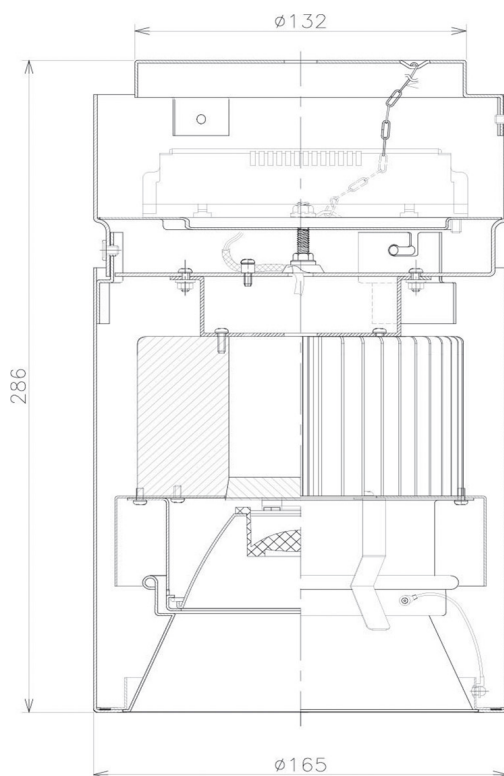

Item no. CD011-4220DB8530

Series Name: Ceiling Light

Dark Mirror Reflector

Installation	Direct mount
Type	Ceiling Light
Fixture wattage	42.8W
Beam angle	15 deg
Color Temp.	3000K
CRI	Ra>85
Luminous	3228 lm
Body	Die-cast aluminum alloy
Body finish	Black
Trim finish	Black
Reflector finish	Dark Mirror
IP Rate	IP20
Light source	COB module
Input Voltage	AC220~240V
Dimming Type	Non-Dimmable
Certificate	CE, CCC
Cut Hole	N/A

Weight	
42.8W	2.6kg
36.0W	2.4kg
28.5W	2.4kg