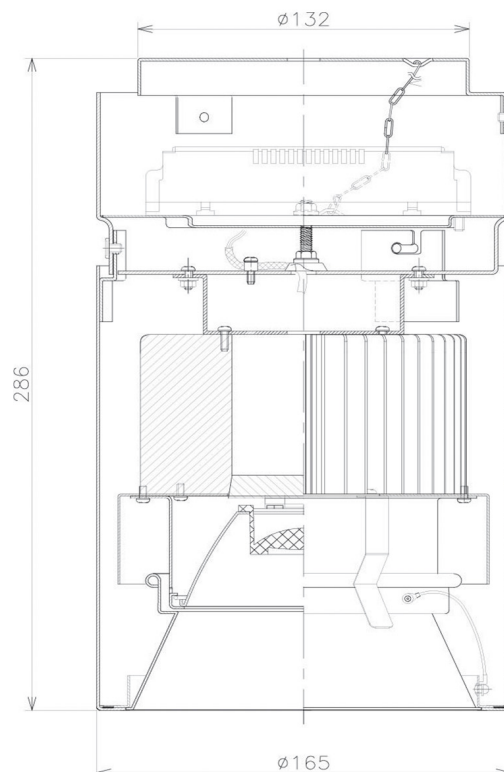

Item no. CD011-4220DB8535

Series Name: Ceiling Light

Dark Mirror Reflector

Installation	Direct mount
Type	
Fixture wattage	42.8W
Beam angle	15 deg
Color Temp.	3500K
CRI	Ra>85
Luminous	3280 lm
Body	Die-cast aluminum alloy
Body finish	Black
Trim finish	Black
Reflector finish	Dark Mirror
IP Rate	IP20
Light source	COB module
Input Voltage	AC220~240V
Dimming Type	Non-Dimmable
Certificate	CE, CCC
Cut Hole	N/A

Weight	
42.8W	2.6kg
36.0W	2.4kg
28.5W	2.4kg