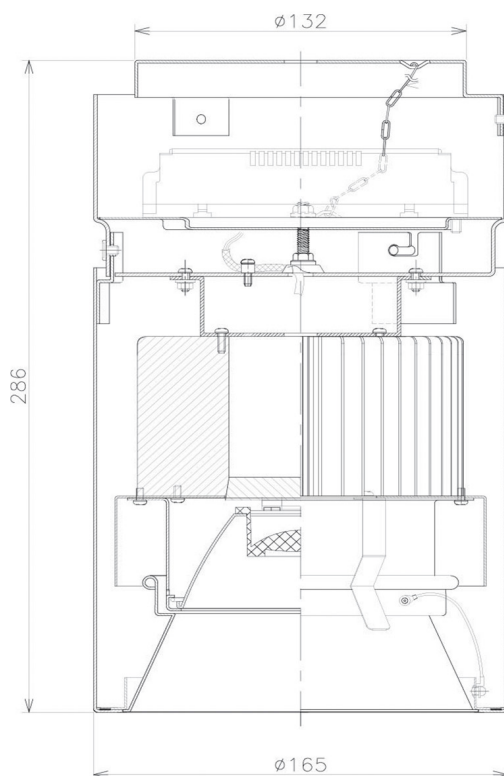

Item no. CD011-4220DB8535

Series Name: Ceiling Light

Installation	Direct mount
Type	Ceiling Light
Fixture wattage	42.8W
Beam angle	15 deg
Color Temp.	3500K
CRI	Ra>85
Luminous	3280 lm
Body	Die-cast aluminum alloy
Body finish	Black
Trim finish	Black
Reflector finish	Dark Mirror
IP Rate	IP20
Light source	COB module
Input Voltage	AC220~240V
Dimming Type	Non-Dimmable
Certificate	CE, CCC
Cut Hole	N/A

Weight	
42.8W	2.6kg
36.0W	2.4kg
28.5W	2.4kg